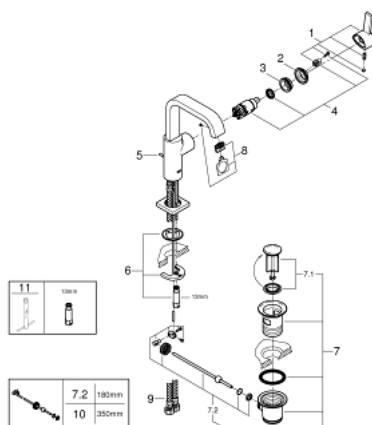

## 32 146 000 ALLURE SINGLE-LEVER BASIN MIXER 1/2" L-SIZE

### PRODUCT DESCRIPTION

- Colour: chrome
- single hole installation
- GROHE SilkMove 28 mm ceramic cartridge
- GROHE LongLife finish
- GROHE Water Saving 6.0 l/min flow limiter
- rapid installation system
- mousseur
- U-spout
- pop-up waste set 1 1/4"
- flexible connection hoses

### SPARE PARTS, 7月 2016 – now

- 1: Lever (Spare part-nr. 46610000)
  - 2: Cap (Spare part-nr. 46581000)
  - 3: Fitting ring (Spare part-nr. 07419000)
  - 4: Cartridge (Spare part-nr. 46580000)
  - 5: Pop-up rod (Spare part-nr. 46739000)
  - 6: Shank mounting kit (Spare part-nr. 46671000)
  - 7: Waste set 1 1/4" (Spare part-nr. 28910000)
  - 7.1: Plug (Spare part-nr. 07182000)
  - 7.2: Eccentric rod (Spare part-nr. 07052000)
  - 8: Mousseur (Spare part-nr. 13220000)
  - 9: Connection hose (Spare part-nr. 46255000)
  - 10: Eccentric rod (Spare part-nr. 07341000)\*
  - 11: Mounting wrench (Spare part-nr. 19017000)\*
- \* Optional accessories