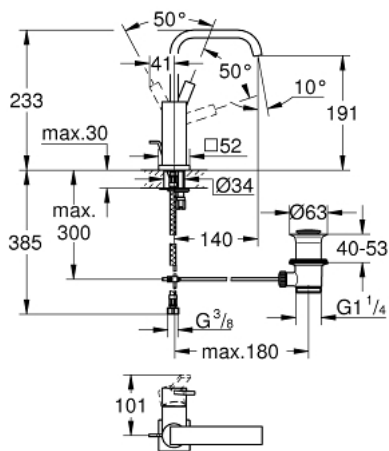

## 32 146 000 ALLURE SINGLE-LEVER BASIN MIXER 1/2" L-SIZE

### PRODUCT DESCRIPTION

- Colour: chrome
- single hole installation
- GROHE SilkMove 28 mm ceramic cartridge
- GROHE LongLife finish
- GROHE Water Saving 6.0 l/min flow limiter
- rapid installation system
- mousseur
- U-spout
- pop-up waste set 1 1/4"
- flexible connection hoses

### SPARE PARTS, 7月 2016 – now

- 1: Lever (Spare part-nr. 46610000)
  - 2: Cap (Spare part-nr. 46581000)
  - 3: Fitting ring (Spare part-nr. 07419000)
  - 4: Cartridge (Spare part-nr. 46580000)
  - 5: Pop-up rod (Spare part-nr. 46739000)
  - 6: Shank mounting kit (Spare part-nr. 46671000)
  - 7: Waste set 1 1/4" (Spare part-nr. 28910000)
  - 7.1: Plug (Spare part-nr. 07182000)
  - 7.2: Eccentric rod (Spare part-nr. 07052000)
  - 8: Mousseur (Spare part-nr. 13220000)
  - 9: Connection hose (Spare part-nr. 46255000)
  - 10: Eccentric rod (Spare part-nr. 07341000)\*
  - 11: Mounting wrench (Spare part-nr. 19017000)\*
- \* Optional accessories