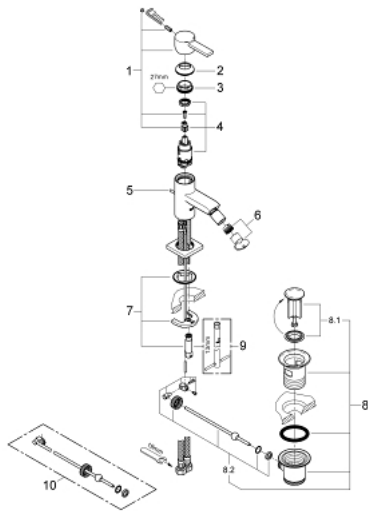

32 147 000 ALLURE SINGLE-LEVER BIDET MIXER M-SIZE

PRODUCT DESCRIPTION

- Colour: chrome
- single hole installation
- GROHE SilkMove 28 mm ceramic cartridge
- GROHE LongLife finish
- rapid-installation-system
- ball-joint mousseur
- pop-up waste set 1 1/4"
- flexible connection hoses

32 147 000 ALLURE SINGLE-LEVER BIDET MIXER M-SIZE

SPARE PARTS, June 2005 – now

- 1: Lever (Spare part-nr. 46610000)
- 2: Shield (Spare part-nr. 46581000)
- 3: Fitting ring (Spare part-nr. 07419000)
- 4: Cartridge (Spare part-nr. 46580000)
- 5: Pop-up rod (Spare part-nr. 10769000)
- 6: Mousseur (Spare part-nr. 13989000)
- 7: Shank mounting kit (Spare part-nr. 46671000)
- 8: Pop-up waste set 1 1/4" (Spare part-nr. 28910000)
- 8.1: Plug (Spare part-nr. 07182000)
- 8.2: Eccentric rod (Spare part-nr. 07052000)
- 9: Mounting wrench (Spare part-nr. 19017000)*
- 10: Eccentric rod (Spare part-nr. 07341000)*