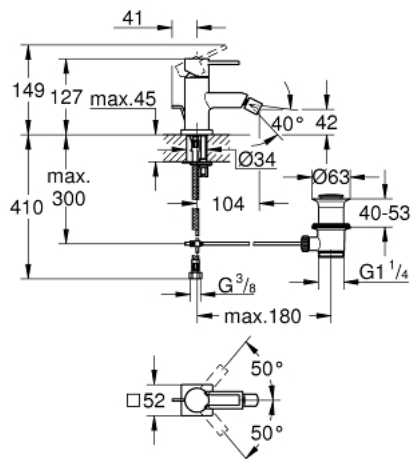

32 147 000 ALLURE SINGLE-LEVER BIDET MIXER M-SIZE

PRODUCT DESCRIPTION

- Colour: chrome
- single hole installation
- GROHE SilkMove 28 mm ceramic cartridge
- GROHE LongLife finish
- rapid-installation-system
- ball-joint mousseur
- pop-up waste set 1 1/4"
- flexible connection hoses

32 147 000 ALLURE SINGLE-LEVER BIDET MIXER M-SIZE

SPARE PARTS, June 2005 – now

- 1: Lever (Spare part-nr. 46610000)
- 2: Shield (Spare part-nr. 46581000)
- 3: Fitting ring (Spare part-nr. 07419000)
- 4: Cartridge (Spare part-nr. 46580000)
- 5: Pop-up rod (Spare part-nr. 10769000)
- 6: Mousseur (Spare part-nr. 13989000)
- 7: Shank mounting kit (Spare part-nr. 46671000)
- 8: Pop-up waste set 1 1/4" (Spare part-nr. 28910000)
- 8.1: Plug (Spare part-nr. 07182000)
- 8.2: Eccentric rod (Spare part-nr. 07052000)
- 9: Mounting wrench (Spare part-nr. 19017000)*
- 10: Eccentric rod (Spare part-nr. 07341000)*