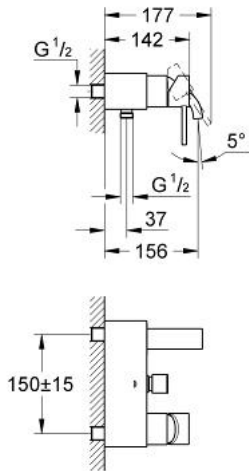

32 148 000 ALLURE SINGLE-LEVER BATH/SHOWER MIXER

PRODUCT DESCRIPTION

- Colour: chrome
- wall mounted
- GROHE SilkMove 46 mm ceramic cartridge
- GROHE LongLife finish
- adjustable flow rate limiter
- automatic diverter: bath/shower
- integrated non-return valve in shower outlet 1/2"
- flat wall installation with covered unions
- GROHE FastFixationInstallation system
- Protected against backflow

32 148 000 ALLURE SINGLE-LEVER BATH/SHOWER MIXER

SPARE PARTS, June 2005 – now

- 1: Lever (Spare part-nr. 46609000)
- 2: Shield (Spare part-nr. 46584000)
- 3: Cartridge (Spare part-nr. 46048000)
- 4: Diverter knob (Spare part-nr. 46585000)
- 5: Diverter (Spare part-nr. 08915000)
- 6: Union (Spare part-nr. 12088000)
- 6.1: Seal dia. 45x3 mm (Spare part-nr. 0044400M)
- 7: Fixing set (Spare part-nr. 46381V00)
- 8: Non-return valve (Spare part-nr. 08565000)
- 9: Temperature limiter (Spare part-nr. 46375000)*