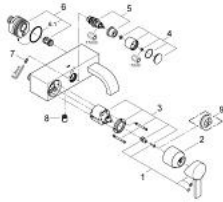

32 148 000 ALLURE SINGLE-LEVER BATH/SHOWER MIXER

PRODUCT DESCRIPTION

- Colour: chrome
- wall mounted
- GROHE SilkMove 46 mm ceramic cartridge
- GROHE LongLife finish
- adjustable flow rate limiter
- automatic diverter: bath/shower
- integrated non-return valve in shower outlet 1/2"
- flat wall installation with covered unions
- GROHE FastFixationInstallation system
- Protected against backflow

32 148 000 ALLURE SINGLE-LEVER BATH/SHOWER MIXER

SPARE PARTS, June 2005 – now

- 1: Lever (Spare part-nr. 46609000)
- 2: Shield (Spare part-nr. 46584000)
- 3: Cartridge (Spare part-nr. 46048000)
- 4: Diverter knob (Spare part-nr. 46585000)
- 5: Diverter (Spare part-nr. 08915000)
- 6: Union (Spare part-nr. 12088000)
- 6.1: Seal dia. 45x3 mm (Spare part-nr. 0044400M)
- 7: Fixing set (Spare part-nr. 46381V00)
- 8: Non-return valve (Spare part-nr. 08565000)
- 9: Temperature limiter (Spare part-nr. 46375000)*