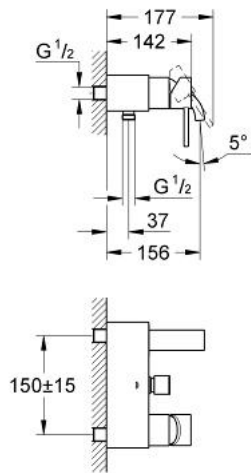

## 32 148 000 ALLURE SINGLE-LEVER BATH MIXER 1/2"

### PRODUCT DESCRIPTION

- Colour: chrome
- wall mounted
- GROHE SilkMove 46 mm ceramic cartridge
- GROHE LongLife finish
- adjustable flow rate limiter
- automatic diverter: bath/shower
- integrated non-return valve in the shower outlet 1/2"
- flat wall installation with covered unions
- GROHE FastFixation installation system
- protected against backflow

## 32 148 000 **ALLURE SINGLE-LEVER BATH MIXER 1/2"**

### **SPARE PARTS**, 6月 2005 – now

- 1: Lever (Spare part-nr. 46609000)
- 2: Cap (Spare part-nr. 46584000)
- 3: Cartridge (Spare part-nr. 46048000)
- 4: Diverter knob (Spare part-nr. 46585000)
- 5: Diverter (Spare part-nr. 08915000)
- 6: Bulkhead union (Spare part-nr. 12088000)
- 6.1: Seal  $\varnothing 45 \times \varnothing 3$  (Spare part-nr. 0044400M)
- 7: Fixing set (Spare part-nr. 46381V00)
- 8: Non-return valve (Spare part-nr. 08565000)
- 9: Temperature limiter (Spare part-nr. 46375000)\*