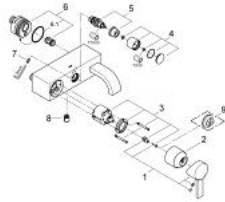

## 32 148 000 ALLURE SINGLE-LEVER BATH MIXER 1/2"

### PRODUCT DESCRIPTION

- Colour: chrome
- wall mounted
- GROHE SilkMove 46 mm ceramic cartridge
- GROHE LongLife finish
- adjustable flow rate limiter
- automatic diverter: bath/shower
- integrated non-return valve in the shower outlet 1/2"
- flat wall installation with covered unions
- GROHE FastFixation installation system
- protected against backflow

### **SPARE PARTS**, 6月 2005 – now

- 1: Lever (Spare part-nr. 46609000)
- 2: Cap (Spare part-nr. 46584000)
- 3: Cartridge (Spare part-nr. 46048000)
- 4: Diverter knob (Spare part-nr. 46585000)
- 5: Diverter (Spare part-nr. 08915000)
- 6: Bulkhead union (Spare part-nr. 12088000)
- 6.1: Seal  $\varnothing 45 \times \varnothing 3$  (Spare part-nr. 0044400M)
- 7: Fixing set (Spare part-nr. 46381V00)
- 8: Non-return valve (Spare part-nr. 08565000)
- 9: Temperature limiter (Spare part-nr. 46375000)\*