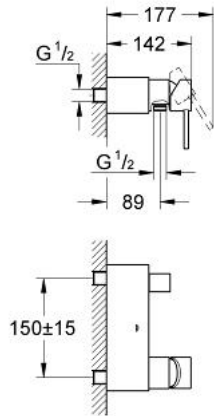

32 149 000 ALLURE SINGLE-LEVER SHOWER MIXER

PRODUCT DESCRIPTION

- Colour: chrome
- wall mounted
- GROHE SilkMove 46 mm ceramic cartridge
- GROHE LongLife finish
- adjustable flow rate limiter
- shower front outlet 1/2" with integrated non return-valve
- flat wall installation with covered unions
- GROHE FastFixationInstallation system
- Protected against backflow

32 149 000 ALLURE SINGLE-LEVER SHOWER MIXER

SPARE PARTS, June 2005 – now

- 1: Lever (Spare part-nr. 46609000)
- 2: Shield (Spare part-nr. 46584000)
- 3: Cartridge (Spare part-nr. 46048000)
- 4: Non-return valve (Spare part-nr. 08565000)
- 5: Union (Spare part-nr. 12088000)
- 5.1: Seal dia. 45x3 mm (Spare part-nr. 0044400M)
- 6: Fixing set (Spare part-nr. 46381V00)
- 7: Temperature limiter (Spare part-nr. 46375000)*