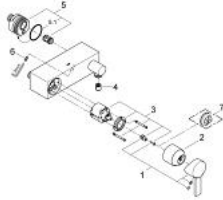

32 149 000 ALLURE SINGLE-LEVER SHOWER MIXER

PRODUCT DESCRIPTION

- Colour: chrome
- wall mounted
- GROHE SilkMove 46 mm ceramic cartridge
- GROHE LongLife finish
- adjustable flow rate limiter
- shower front outlet 1/2" with integrated non return-valve
- flat wall installation with covered unions
- GROHE FastFixationInstallation system
- Protected against backflow

32 149 000 ALLURE SINGLE-LEVER SHOWER MIXER

SPARE PARTS, June 2005 – now

- 1: Lever (Spare part-nr. 46609000)
- 2: Shield (Spare part-nr. 46584000)
- 3: Cartridge (Spare part-nr. 46048000)
- 4: Non-return valve (Spare part-nr. 08565000)
- 5: Union (Spare part-nr. 12088000)
- 5.1: Seal dia. 45x3 mm (Spare part-nr. 0044400M)
- 6: Fixing set (Spare part-nr. 46381V00)
- 7: Temperature limiter (Spare part-nr. 46375000)*