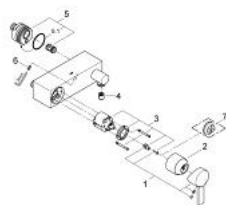

32 149 000 ALLURE SINGLE-LEVER SHOWER MIXER 1/2"

PRODUCT DESCRIPTION

- Colour: chrome
- wall mounted
- GROHE SilkMove 46 mm ceramic cartridge
- GROHE LongLife finish
- adjustable flow rate limiter
- shower front outlet 1/2" with integrated non return-valve
- flat wall installation with covered unions
- GROHE FastFixation installation system
- protected against backflow

32 149 000 ALLURE SINGLE-LEVER SHOWER MIXER 1/2"

SPARE PARTS, 6月 2005 – now

- 1: Lever (Spare part-nr. 46609000)
- 2: Cap (Spare part-nr. 46584000)
- 3: Cartridge (Spare part-nr. 46048000)
- 4: Non-return valve (Spare part-nr. 08565000)
- 5: Bulkhead union (Spare part-nr. 12088000)
- 5.1: Seal $\varnothing 45 \times \varnothing 3$ (Spare part-nr. 0044400M)
- 6: Fixing set (Spare part-nr. 46381V00)
- 7: Temperature limiter (Spare part-nr. 46375000)*