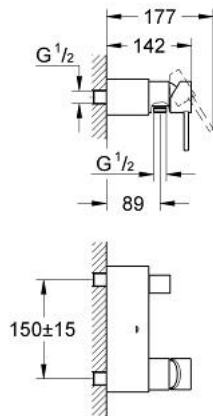

32 149 000 ALLURE SINGLE-LEVER SHOWER MIXER 1/2"

PRODUCT DESCRIPTION

- Colour: chrome
- wall mounted
- GROHE SilkMove 46 mm ceramic cartridge
- GROHE LongLife finish
- adjustable flow rate limiter
- shower front outlet 1/2" with integrated non return-valve
- flat wall installation with covered unions
- GROHE FastFixation installation system
- protected against backflow

32 149 000 ALLURE SINGLE-LEVER SHOWER MIXER 1/2"

SPARE PARTS, 6月 2005 – now

- 1: Lever (Spare part-nr. 46609000)
- 2: Cap (Spare part-nr. 46584000)
- 3: Cartridge (Spare part-nr. 46048000)
- 4: Non-return valve (Spare part-nr. 08565000)
- 5: Bulkhead union (Spare part-nr. 12088000)
- 5.1: Seal $\varnothing 45 \times \varnothing 3$ (Spare part-nr. 0044400M)
- 6: Fixing set (Spare part-nr. 46381V00)
- 7: Temperature limiter (Spare part-nr. 46375000)*