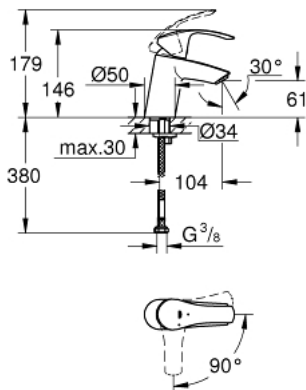

32 154 002 EUROSMART SINGLE-LEVER BASIN MIXER S-SIZE

PRODUCT DESCRIPTION

- Colour: chrome
- single hole installation
- metal lever
- GROHE SilkMove 35 mm ceramic cartridge
- EcoMode - cold water flow in mid-lever position saves energy
- adjustable flow rate limiter
- with temperature limiter
- GROHE LongLife finish
- GROHE EcoJoy - less water, perfect flow
- maximum flow rate (at 3 bar): 5 l/min
- GROHE FastFixation rapid installation system
- smooth body
- flexible connection hoses

32 154 002 EUROSMART SINGLE-LEVER BASIN MIXER S-SIZE

SPARE PARTS, August 2017 – now

- 1: Lever (Spare part-nr. 46902000)
 - 2: Shield (Spare part-nr. 46492000)
 - 3: Screw coupling (Spare part-nr. 46460000)
 - 4: Cartridge (Spare part-nr. 46863000)
 - 5: Mousseur (Spare part-nr. 48159000)
 - 6: Shank mounting kit (Spare part-nr. 46671000)
 - 7: Socket spanner (Spare part-nr. 19332000)*
 - 8: Mounting wrench (Spare part-nr. 19017000)*
- * Optional accessories