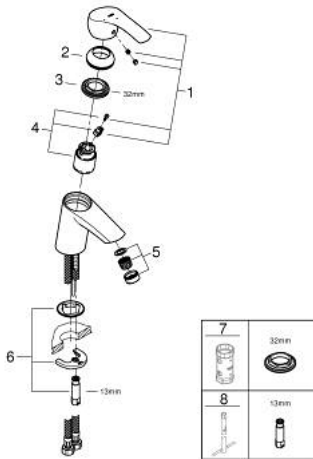

## 32 154 002 EUROSMART SINGLE-LEVER BASIN MIXER S-SIZE

### PRODUCT DESCRIPTION

- Colour: chrome
- single hole installation
- metal lever
- GROHE SilkMove 35 mm ceramic cartridge
- OpenCold - cold water flow in mid-lever position
- adjustable flow rate limiter
- with temperature limiter
- GROHE LongLife finish
- GROHE EcoJoy - less water, perfect flow
- maximum flow rate (at 3 bar): 5 l/min
- GROHE FastFixation rapid installation system
- smooth body
- flexible connection hoses

### SPARE PARTS, August 2017 – now

- 1: Lever (Spare part-nr. 46902000)
  - 2: Shield (Spare part-nr. 46492000)
  - 3: Screw coupling (Spare part-nr. 46460000)
  - 4: Cartridge (Spare part-nr. 46863000)
  - 5: Mousseur (Spare part-nr. 48159000)
  - 6: Shank mounting kit (Spare part-nr. 46671000)
  - 7: Socket spanner (Spare part-nr. 19332000)\*
  - 8: Mounting wrench (Spare part-nr. 19017000)\*
- \* Optional accessories