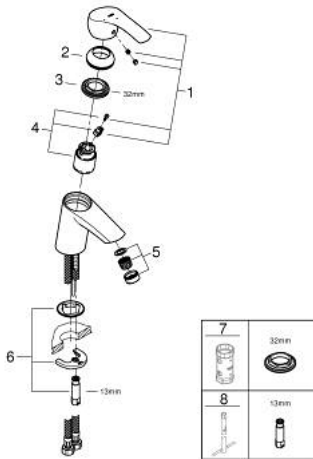

32 154 002 EUROSMART SINGLE-LEVER BASIN MIXER S-SIZE

PRODUCT DESCRIPTION

- Colour: chrome
- single hole installation
- metal lever
- GROHE SilkMove 35 mm ceramic cartridge
- EcoMode - cold water flow in mid-lever position saves energy
- adjustable flow rate limiter
- with temperature limiter
- GROHE LongLife finish
- GROHE EcoJoy - less water, perfect flow
- maximum flow rate (at 3 bar): 5 l/min
- GROHE FastFixation rapid installation system
- smooth body
- flexible connection hoses

32 154 002 EUROSMART SINGLE-LEVER BASIN MIXER S-SIZE

SPARE PARTS, August 2017 – now

- 1: Lever (Spare part-nr. 46902000)
 - 2: Shield (Spare part-nr. 46492000)
 - 3: Screw coupling (Spare part-nr. 46460000)
 - 4: Cartridge (Spare part-nr. 46863000)
 - 5: Mousseur (Spare part-nr. 48159000)
 - 6: Shank mounting kit (Spare part-nr. 46671000)
 - 7: Socket spanner (Spare part-nr. 19332000)*
 - 8: Mounting wrench (Spare part-nr. 19017000)*
- * Optional accessories