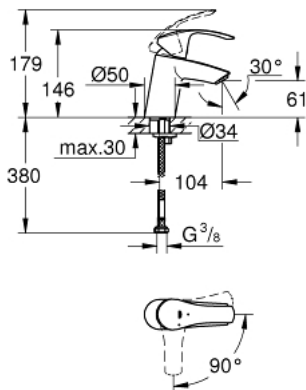

## 32 154 002 EUROSMART SINGLE-LEVER BASIN MIXER S-SIZE

### PRODUCT DESCRIPTION

- Colour: chrome
- single hole installation
- metal lever
- GROHE SilkMove 35 mm ceramic cartridge
- OpenCold - cold water flow in mid-lever position
- adjustable flow rate limiter
- with temperature limiter
- GROHE LongLife finish
- GROHE EcoJoy - less water, perfect flow
- maximum flow rate (at 3 bar): 5 l/min
- GROHE FastFixation rapid installation system
- smooth body
- flexible connection hoses

### SPARE PARTS, August 2017 – now

- 1: Lever (Spare part-nr. 46902000)
  - 2: Shield (Spare part-nr. 46492000)
  - 3: Screw coupling (Spare part-nr. 46460000)
  - 4: Cartridge (Spare part-nr. 46863000)
  - 5: Mousseur (Spare part-nr. 48159000)
  - 6: Shank mounting kit (Spare part-nr. 46671000)
  - 7: Socket spanner (Spare part-nr. 19332000)\*
  - 8: Mounting wrench (Spare part-nr. 19017000)\*
- \* Optional accessories