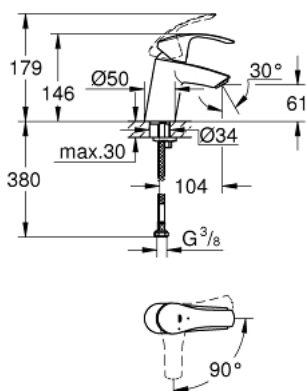

32 154 002 EUROSMART SINGLE-LEVER BASIN MIXER 1/2" S-SIZE

PRODUCT DESCRIPTION

- Colour: chrome
- single hole installation
- metal lever
- GROHE SilkMove 35 mm ceramic cartridge
- EcoMode - cold water flow in mid-lever position saves energy
- adjustable flow rate limiter
- with temperature limiter
- GROHE LongLife finish
- GROHE EcoJoy - Less water, perfect flow
- maximum flow rate (at 3 bar): 5 l/min
- GROHE FastFixation rapid installation system
- smooth body
- flexible connection hoses

32 154 002 EUROSMART SINGLE-LEVER BASIN MIXER 1/2" S-SIZE

SPARE PARTS, 8月 2017 – now

- 1: Lever (Spare part-nr. 46902000)
 - 2: Cap (Spare part-nr. 46492000)
 - 3: Screw coupling (Spare part-nr. 46460000)
 - 4: Cartridge (Spare part-nr. 46863000)
 - 5: Mousseur (Spare part-nr. 48159000)
 - 6: Shank mounting kit (Spare part-nr. 46671000)
 - 7: Socket spanner (Spare part-nr. 19332000)*
 - 8: Mounting wrench (Spare part-nr. 19017000)*
- * Optional accessories