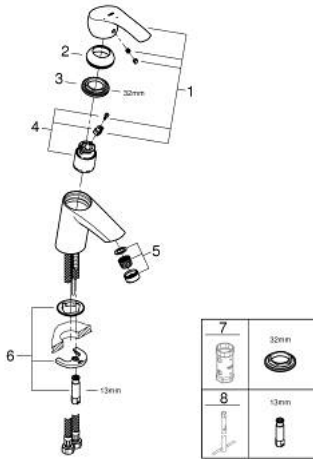

32 154 002 EUROSMART SINGLE-LEVER BASIN MIXER 1/2" S-SIZE

PRODUCT DESCRIPTION

- Colour: chrome
- single hole installation
- metal lever
- GROHE SilkMove 35 mm ceramic cartridge
- EcoMode - cold water flow in mid-lever position saves energy
- adjustable flow rate limiter
- with temperature limiter
- GROHE LongLife finish
- GROHE EcoJoy - Less water, perfect flow
- maximum flow rate (at 3 bar): 5 l/min
- GROHE FastFixation rapid installation system
- smooth body
- flexible connection hoses

32 154 002 EUROSMART SINGLE-LEVER BASIN MIXER 1/2" S-SIZE

SPARE PARTS, 8月 2017 – now

- 1: Lever (Spare part-nr. 46902000)
 - 2: Cap (Spare part-nr. 46492000)
 - 3: Screw coupling (Spare part-nr. 46460000)
 - 4: Cartridge (Spare part-nr. 46863000)
 - 5: Mousseur (Spare part-nr. 48159000)
 - 6: Shank mounting kit (Spare part-nr. 46671000)
 - 7: Socket spanner (Spare part-nr. 19332000)*
 - 8: Mounting wrench (Spare part-nr. 19017000)*
- * Optional accessories