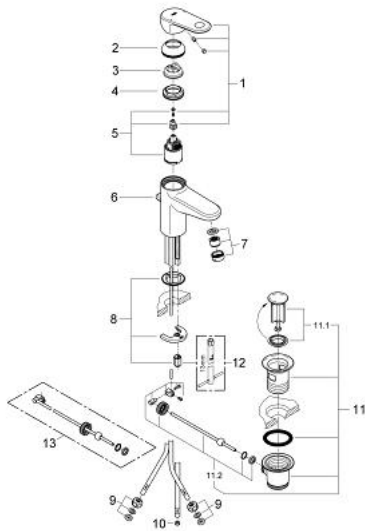

## 32 174 002 EUROPLUS SINGLE-LEVER BASIN MIXER S-SIZE

### PRODUCT DESCRIPTION

- Colour: chrome
- for open water heater
- single hole installation
- metal lever
- GROHE SilkMove 35 mm ceramic cartridge
- GROHE LongLife finish
- adjustable flow rate limiter
- adjustable minimum flow rate approx. 2.5 l/min
- flow straightener
- pop-up waste set 1 1/4"
- copper pipes
- temperature limiter
- GROHE FastFixation installation system with centering support

### SPARE PARTS, October 2008 – now

- 1: Lever (Spare part-nr. 46647000)
- 2: Shield (Spare part-nr. 46492000)
- 3: Temperature limiter (Spare part-nr. 46375000)
- 4: Screw coupling (Spare part-nr. 46460000)
- 5: Cartridge (Spare part-nr. 46558000)
- 6: Pop-up rod (Spare part-nr. 64304000)
- 7: Flow straightener (Spare part-nr. 46162000)
- 8: Shank mounting kit (Spare part-nr. 46645000)
- 9: Connection thread 3/8 x Ø8,5 (Spare part-nr. 1293800M)
- 10: Flow restrictor (Spare part-nr. 46324000)
- 11: Pop-up waste set 1 1/4" (Spare part-nr. 28910000)
- 11.1: Plug (Spare part-nr. 07182000)
- 11.2: Eccentric rod (Spare part-nr. 07052000)
- 12: Mounting wrench (Spare part-nr. 19017000)\*
- 13: Eccentric rod (Spare part-nr. 07341000)\*