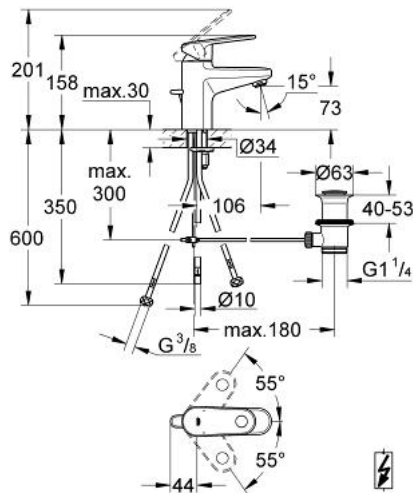

## 32 174 002 EUROPLUS SINGLE-LEVER BASIN MIXER S-SIZE

### PRODUCT DESCRIPTION

- Colour: chrome
- for open water heater
- single hole installation
- metal lever
- GROHE SilkMove 35 mm ceramic cartridge
- GROHE LongLife finish
- adjustable flow rate limiter
- adjustable minimum flow rate approx. 2.5 l/min
- flow straightener
- pop-up waste set 1 1/4"
- copper pipes
- temperature limiter
- GROHE FastFixation installation system with centering support

### SPARE PARTS, October 2008 – now

- 1: Lever (Spare part-nr. 46647000)
- 2: Shield (Spare part-nr. 46492000)
- 3: Temperature limiter (Spare part-nr. 46375000)
- 4: Screw coupling (Spare part-nr. 46460000)
- 5: Cartridge (Spare part-nr. 46558000)
- 6: Pop-up rod (Spare part-nr. 64304000)
- 7: Flow straightener (Spare part-nr. 46162000)
- 8: Shank mounting kit (Spare part-nr. 46645000)
- 9: Connection thread 3/8 x Ø8,5 (Spare part-nr. 1293800M)
- 10: Flow restrictor (Spare part-nr. 46324000)
- 11: Pop-up waste set 1 1/4" (Spare part-nr. 28910000)
- 11.1: Plug (Spare part-nr. 07182000)
- 11.2: Eccentric rod (Spare part-nr. 07052000)
- 12: Mounting wrench (Spare part-nr. 19017000)\*
- 13: Eccentric rod (Spare part-nr. 07341000)\*