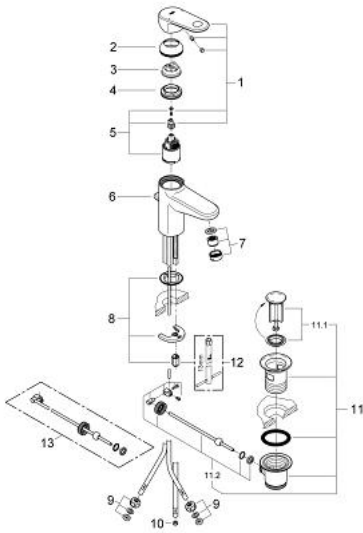

32 174 002 EUROPLUS SINGLE-LEVER BASIN MIXER 1/2" S-SIZE

PRODUCT DESCRIPTION

- Colour: chrome
- for open water heater
- single hole installation
- metal lever
- GROHE SilkMove 35 mm ceramic cartridge
- GROHE LongLife finish
- adjustable flow rate limiter
- adjustable minimum flow rate approx. 2.5 l/min
- flow straightener
- pop-up waste set 1 1/4"
- copper pipes
- temperature limiter
- GROHE FastFixation installation system with centering support

32 174 002 EUROPLUS SINGLE-LEVER BASIN MIXER 1/2" S-SIZE

SPARE PARTS, 10月 2008 – now

- 1: Lever (Spare part-nr. 46647000)
- 2: Cap (Spare part-nr. 46492000)
- 3: Temperature limiter (Spare part-nr. 46375000)
- 4: Screw coupling (Spare part-nr. 46460000)
- 5: Cartridge (Spare part-nr. 46558000)
- 6: Pop-up rod (Spare part-nr. 64304000)
- 7: Flow straightener (Spare part-nr. 46162000)
- 8: Shank mounting kit (Spare part-nr. 46645000)
- 9: Compression nut, 3/8 x Ø 8.5 (Spare part-nr. 1293800M)
- 10: Flow limiter (Spare part-nr. 46324000)
- 11: Waste set 1 1/4" (Spare part-nr. 28910000)
- 11.1: Plug (Spare part-nr. 07182000)
- 11.2: Eccentric rod (Spare part-nr. 07052000)
- 12: Mounting wrench (Spare part-nr. 19017000)*
- 13: Eccentric rod (Spare part-nr. 07341000)*