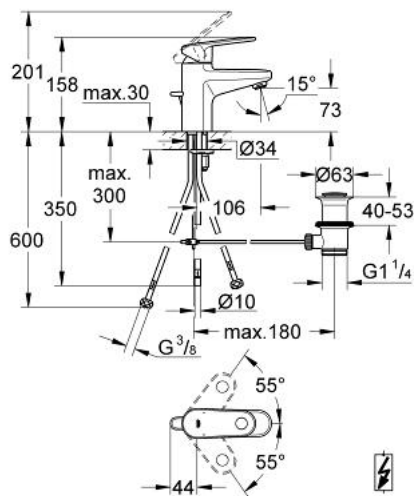

32 174 002 EUROPLUS SINGLE-LEVER BASIN MIXER 1/2" S-SIZE

PRODUCT DESCRIPTION

- Colour: chrome
- for open water heater
- single hole installation
- metal lever
- GROHE SilkMove 35 mm ceramic cartridge
- GROHE LongLife finish
- adjustable flow rate limiter
- adjustable minimum flow rate approx. 2.5 l/min
- flow straightener
- pop-up waste set 1 1/4"
- copper pipes
- temperature limiter
- GROHE FastFixation installation system with centering support

32 174 002 EUROPLUS SINGLE-LEVER BASIN MIXER 1/2" S-SIZE

SPARE PARTS, 10月 2008 – now

- 1: Lever (Spare part-nr. 46647000)
- 2: Cap (Spare part-nr. 46492000)
- 3: Temperature limiter (Spare part-nr. 46375000)
- 4: Screw coupling (Spare part-nr. 46460000)
- 5: Cartridge (Spare part-nr. 46558000)
- 6: Pop-up rod (Spare part-nr. 64304000)
- 7: Flow straightener (Spare part-nr. 46162000)
- 8: Shank mounting kit (Spare part-nr. 46645000)
- 9: Compression nut, 3/8 x Ø 8.5 (Spare part-nr. 1293800M)
- 10: Flow limiter (Spare part-nr. 46324000)
- 11: Waste set 1 1/4" (Spare part-nr. 28910000)
- 11.1: Plug (Spare part-nr. 07182000)
- 11.2: Eccentric rod (Spare part-nr. 07052000)
- 12: Mounting wrench (Spare part-nr. 19017000)*
- 13: Eccentric rod (Spare part-nr. 07341000)*