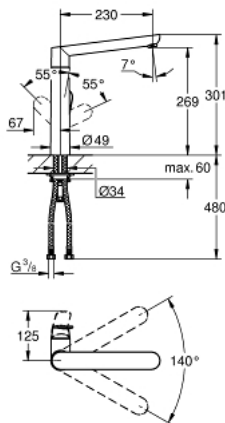

32 175 DC0 K7 SINGLE-LEVER SINK MIXER 1/2"

PRODUCT DESCRIPTION

- Colour: Supersteel
- single hole installation
- GROHE LongLife finish
- GROHE SilkMove 35 mm ceramic cartridge
- SpeedClean Mousseur
- adjustable flow rate limiter
- swivelling cast spout
- swivel area 140°
- metal lever
- flexible connection hoses
- rapid-installation-system

32 175 DC0 K7 SINGLE-LEVER SINK MIXER 1/2"

SPARE PARTS, August 2016 – now

- 1: Lever (Spare part-nr. 46729DC0)
- 2: Shield (Spare part-nr. 46116DC0)
- 3: Screw coupling (Spare part-nr. 46460000)
- 4: Cartridge (Spare part-nr. 46374000)
- 5: Flow straightener (Spare part-nr. 46718DC0)
- 6: Shank mounting kit (Spare part-nr. 46671000)
- 7: Socket spanner (Spare part-nr. 19332000)*
- 8: Mounting wrench (Spare part-nr. 19017000)*