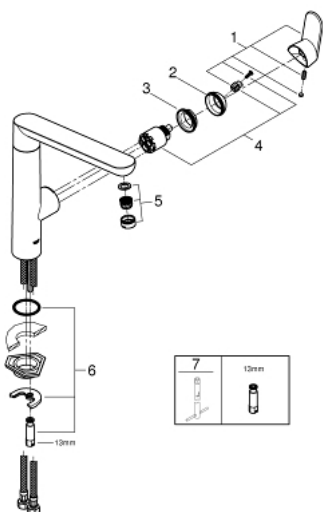

32 175 DC0 K7 SINGLE-LEVER SINK MIXER 1/2"

PRODUCT DESCRIPTION

- Colour: Supersteel
- single hole installation
- GROHE LongLife finish
- GROHE SilkMove 35 mm ceramic cartridge
- SpeedClean Mousseur
- adjustable flow rate limiter
- swivelling cast spout
- swivel area 140°
- metal lever
- flexible connection hoses
- rapid-installation-system

32 175 DC0 K7 SINGLE-LEVER SINK MIXER 1/2"

SPARE PARTS, August 2016 – now

- 1: Lever (Spare part-nr. 46729DC0)
- 2: Shield (Spare part-nr. 46116DC0)
- 3: Screw coupling (Spare part-nr. 46460000)
- 4: Cartridge (Spare part-nr. 46374000)
- 5: Flow straightener (Spare part-nr. 46718DC0)
- 6: Shank mounting kit (Spare part-nr. 46671000)
- 7: Socket spanner (Spare part-nr. 19332000)*
- 8: Mounting wrench (Spare part-nr. 19017000)*