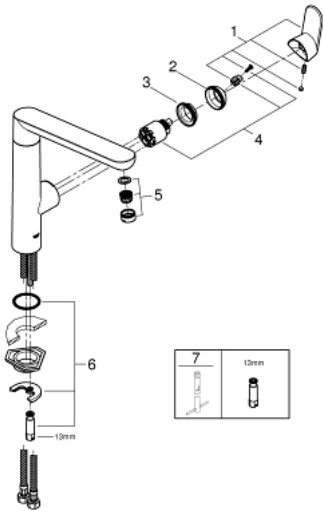

32 175 DC0 K7 SINGLE-LEVER SINK MIXER 1/2"

PRODUCT DESCRIPTION

- Colour: supersteel
- single hole installation
- GROHE LongLife finish
- GROHE SilkMove 35 mm ceramic cartridge
- SpeedClean mousseur
- adjustable flow rate limiter
- swivel cast spout
- swivel area 140°
- metal lever
- flexible connection hoses
- rapid installation system

32 175 DC0 K7 SINGLE-LEVER SINK MIXER 1/2"

SPARE PARTS, 8月 2016 – now

- 1: Lever (Spare part-nr. 46729DC0)
 - 2: Cap (Spare part-nr. 46116DC0)
 - 3: Screw coupling (Spare part-nr. 46460000)
 - 4: Cartridge (Spare part-nr. 46374000)
 - 5: Flow straightener (Spare part-nr. 46718DC0)
 - 6: Shank mounting kit (Spare part-nr. 46671000)
 - 7: Socket spanner (Spare part-nr. 19332000)*
 - 8: Mounting wrench (Spare part-nr. 19017000)*
- * Optional accessories