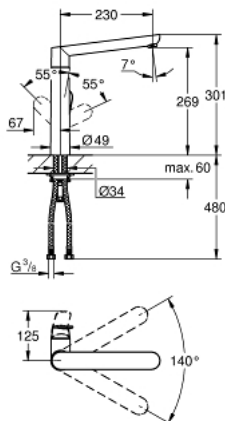

32 175 DC0 K7 SINGLE-LEVER SINK MIXER 1/2"

PRODUCT DESCRIPTION

- Colour: supersteel
- single hole installation
- GROHE LongLife finish
- GROHE SilkMove 35 mm ceramic cartridge
- SpeedClean mousseur
- adjustable flow rate limiter
- swivel cast spout
- swivel area 140°
- metal lever
- flexible connection hoses
- rapid installation system

32 175 DC0 K7 SINGLE-LEVER SINK MIXER 1/2"

SPARE PARTS, 8月 2016 – now

- 1: Lever (Spare part-nr. 46729DC0)
 - 2: Cap (Spare part-nr. 46116DC0)
 - 3: Screw coupling (Spare part-nr. 46460000)
 - 4: Cartridge (Spare part-nr. 46374000)
 - 5: Flow straightener (Spare part-nr. 46718DC0)
 - 6: Shank mounting kit (Spare part-nr. 46671000)
 - 7: Socket spanner (Spare part-nr. 19332000)*
 - 8: Mounting wrench (Spare part-nr. 19017000)*
- * Optional accessories