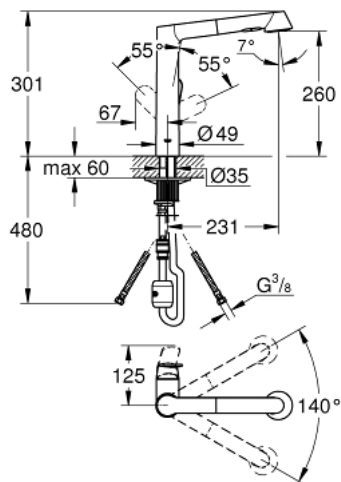

32 176 000 K7 SINGLE-LEVER SINK MIXER 1/2"

PRODUCT DESCRIPTION

- Colour: chrome
- single hole installation
- GROHE LongLife finish
- GROHE SilkMove 35 mm ceramic cartridge
- Pull-Out spray for greater flexibility
- Dual Spray - switch between mousseur and SpeedClean shower jet using diverter
- automatic reverse to mousseur
- adjustable flow rate limiter
- swivelling cast spout
- swivel area 140°
- metal lever
- Protected against backflow
- flexible connection hoses
- rapid-installation-system
- minimum pressure 1,0 bar

32 176 000 K7 SINGLE-LEVER SINK MIXER 1/2"

SPARE PARTS, March 2016 – now

- 1: Lever (Spare part-nr. 46729000)
 - 2: Shield (Spare part-nr. 46116000)
 - 3: Screw coupling (Spare part-nr. 46460000)
 - 4: Cartridge (Spare part-nr. 46374000)
 - 5: Pull-Out spray (Spare part-nr. 64156000)
 - 5.1: Non-return valve (Spare part-nr. 08565000)
 - 5.2: Mousseur (Spare part-nr. 46711000)
 - 6: Hose for sink mixer with pull-out dual spray or mousseur (Spare part-nr. 48293000)
 - 7: Shank mounting kit (Spare part-nr. 46346000)
 - 8: Snap coupling (Spare part-nr. 46338000)
 - 9: Flexible connection hose, 470 (Spare part-nr. 45484000)
 - 10: Disassembling key
(for Relexa Plus, Relexa Cosmopolitan face plate) (Spare part-nr. 19132000)*
 - 11: Socket spanner (Spare part-nr. 19332000)*
- * Optional accessories