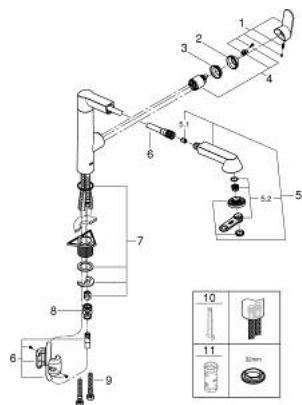

32 176 000 K7 SINGLE-LEVER SINK MIXER 1/2"

PRODUCT DESCRIPTION

- Colour: chrome
- single hole installation
- GROHE LongLife finish
- GROHE SilkMove 35 mm ceramic cartridge
- Pull-Out spray for greater flexibility
- Dual Spray - switch between mousseur and SpeedClean shower jet using diverter
- automatic reverse to mousseur
- adjustable flow rate limiter
- swivelling cast spout
- swivel area 140°
- metal lever
- Protected against backflow
- flexible connection hoses
- rapid-installation-system
- minimum pressure 1,0 bar

32 176 000 K7 SINGLE-LEVER SINK MIXER 1/2"

SPARE PARTS, March 2016 – now

- 1: Lever (Spare part-nr. 46729000)
 - 2: Shield (Spare part-nr. 46116000)
 - 3: Screw coupling (Spare part-nr. 46460000)
 - 4: Cartridge (Spare part-nr. 46374000)
 - 5: Pull-Out spray (Spare part-nr. 64156000)
 - 5.1: Non-return valve (Spare part-nr. 08565000)
 - 5.2: Mousseur (Spare part-nr. 46711000)
 - 6: Hose for sink mixer with pull-out dual spray or mousseur (Spare part-nr. 48293000)
 - 7: Shank mounting kit (Spare part-nr. 46346000)
 - 8: Snap coupling (Spare part-nr. 46338000)
 - 9: Flexible connection hose, 470 (Spare part-nr. 45484000)
 - 10: Disassembling key
(for Relexa Plus, Relexa Cosmopolitan face plate) (Spare part-nr. 19132000)*
 - 11: Socket spanner (Spare part-nr. 19332000)*
- * Optional accessories