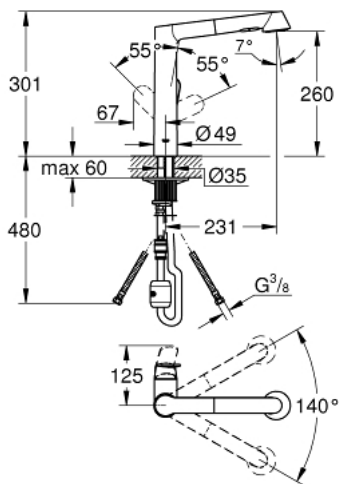

32 176 000 K7 SINGLE-LEVER SINK MIXER 1/2"

PRODUCT DESCRIPTION

- Colour: chrome
- single hole installation
- GROHE LongLife finish
- GROHE SilkMove 35 mm ceramic cartridge
- Pull-Out spray for greater flexibility
- Dual Spray - switch between mousseur and SpeedClean shower jet using diverter
- automatic return to mousseur
- adjustable flow rate limiter
- swivel cast spout
- swivel area 140°
- metal lever
- protected against backflow
- flexible connection hoses
- rapid installation system
- min. recommended pressure 1.0 bar

32 176 000 K7 SINGLE-LEVER SINK MIXER 1/2"

SPARE PARTS, 3月 2016 – now

- 1: Lever (Spare part-nr. 46729000)
 - 2: Cap (Spare part-nr. 46116000)
 - 3: Screw coupling (Spare part-nr. 46460000)
 - 4: Cartridge (Spare part-nr. 46374000)
 - 5: Pull-Out spray (Spare part-nr. 64156000)
 - 5.1: Non-return valve (Spare part-nr. 08565000)
 - 5.2: Mousseur (Spare part-nr. 46711000)
 - 6: Hose for sink mixer with pull-out dual spray or mousseur (Spare part-nr. 48293000)
 - 7: Shank mounting kit (Spare part-nr. 46346000)
 - 8: Quick coupling (Spare part-nr. 46338000)
 - 9: Flexible connection hose, 470 (Spare part-nr. 45484000)
 - 10: Disassembling key (Spare part-nr. 19132000)*
 - 11: Socket spanner (Spare part-nr. 19332000)*
- * Optional accessories