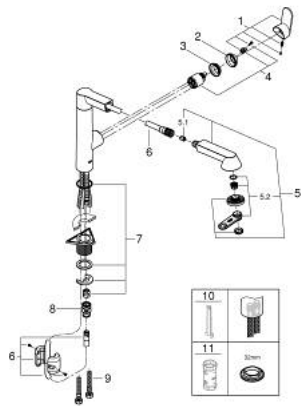

32 176 000 K7 SINGLE-LEVER SINK MIXER 1/2"

PRODUCT DESCRIPTION

- Colour: chrome
- single hole installation
- GROHE LongLife finish
- GROHE SilkMove 35 mm ceramic cartridge
- Pull-Out spray for greater flexibility
- Dual Spray - switch between mousseur and SpeedClean shower jet using diverter
- automatic return to mousseur
- adjustable flow rate limiter
- swivel cast spout
- swivel area 140°
- metal lever
- protected against backflow
- flexible connection hoses
- rapid installation system
- min. recommended pressure 1.0 bar

32 176 000 K7 SINGLE-LEVER SINK MIXER 1/2"

SPARE PARTS, 3月 2016 – now

- 1: Lever (Spare part-nr. 46729000)
 - 2: Cap (Spare part-nr. 46116000)
 - 3: Screw coupling (Spare part-nr. 46460000)
 - 4: Cartridge (Spare part-nr. 46374000)
 - 5: Pull-Out spray (Spare part-nr. 64156000)
 - 5.1: Non-return valve (Spare part-nr. 08565000)
 - 5.2: Mousseur (Spare part-nr. 46711000)
 - 6: Hose for sink mixer with pull-out dual spray or mousseur (Spare part-nr. 48293000)
 - 7: Shank mounting kit (Spare part-nr. 46346000)
 - 8: Quick coupling (Spare part-nr. 46338000)
 - 9: Flexible connection hose, 470 (Spare part-nr. 45484000)
 - 10: Disassembling key (Spare part-nr. 19132000)*
 - 11: Socket spanner (Spare part-nr. 19332000)*
- * Optional accessories