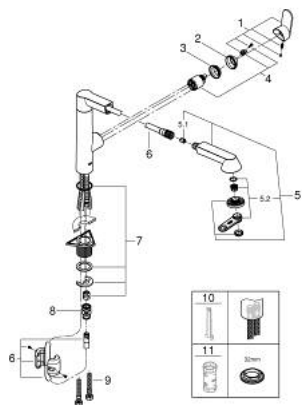

## 32 176 DC0 K7 SINGLE-LEVER SINK MIXER 1/2"

### PRODUCT DESCRIPTION

- Colour: Supersteel
- single hole installation
- GROHE LongLife finish
- GROHE SilkMove 35 mm ceramic cartridge
- Pull-Out spray for greater flexibility
- Dual Spray - switch between mousseur and SpeedClean shower jet using diverter
- automatic reverse to mousseur
- adjustable flow rate limiter
- swivelling cast spout
- swivel area 140°
- metal lever
- Protected against backflow
- flexible connection hoses
- rapid-installation-system
- minimum pressure 1,0 bar

### SPARE PARTS, March 2016 – now

- 1: Lever (Spare part-nr. 46729DC0)
  - 2: Shield (Spare part-nr. 46116DC0)
  - 3: Screw coupling (Spare part-nr. 46460000)
  - 4: Cartridge (Spare part-nr. 46374000)
  - 5: Pull-Out spray (Spare part-nr. 64156DC0)
  - 5.1: Non-return valve (Spare part-nr. 08565000)
  - 5.2: Mousseur (Spare part-nr. 46711000)
  - 6: Hose for sink mixer with pull-out dual spray or mousseur (Spare part-nr. 48293000)
  - 7: Shank mounting kit (Spare part-nr. 46346000)
  - 8: Snap coupling (Spare part-nr. 46338000)
  - 9: Flexible connection hose, 470 (Spare part-nr. 45484000)
  - 10: Disassembling key  
(for Relexa Plus, Relexa Cosmopolitan face plate) (Spare part-nr. 19132000)\*
  - 11: Socket spanner (Spare part-nr. 19332000)\*
- \* Optional accessories