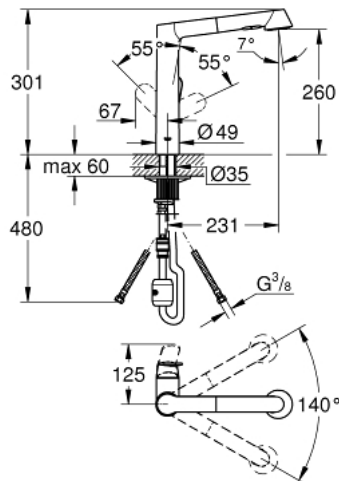

## 32 176 DC0 K7 SINGLE-LEVER SINK MIXER 1/2"

### PRODUCT DESCRIPTION

- Colour: Supersteel
- single hole installation
- GROHE LongLife finish
- GROHE SilkMove 35 mm ceramic cartridge
- Pull-Out spray for greater flexibility
- Dual Spray - switch between mousseur and SpeedClean shower jet using diverter
- automatic reverse to mousseur
- adjustable flow rate limiter
- swivelling cast spout
- swivel area 140°
- metal lever
- Protected against backflow
- flexible connection hoses
- rapid-installation-system
- minimum pressure 1,0 bar

### SPARE PARTS, March 2016 – now

- 1: Lever (Spare part-nr. 46729DC0)
  - 2: Shield (Spare part-nr. 46116DC0)
  - 3: Screw coupling (Spare part-nr. 46460000)
  - 4: Cartridge (Spare part-nr. 46374000)
  - 5: Pull-Out spray (Spare part-nr. 64156DC0)
  - 5.1: Non-return valve (Spare part-nr. 08565000)
  - 5.2: Mousseur (Spare part-nr. 46711000)
  - 6: Hose for sink mixer with pull-out dual spray or mousseur (Spare part-nr. 48293000)
  - 7: Shank mounting kit (Spare part-nr. 46346000)
  - 8: Snap coupling (Spare part-nr. 46338000)
  - 9: Flexible connection hose, 470 (Spare part-nr. 45484000)
  - 10: Disassembling key  
(for Relexa Plus, Relexa Cosmopolitan face plate) (Spare part-nr. 19132000)\*
  - 11: Socket spanner (Spare part-nr. 19332000)\*
- \* Optional accessories