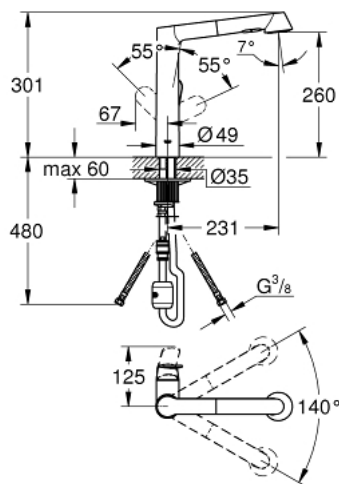

## 32 176 DC0 K7 SINGLE-LEVER SINK MIXER 1/2"

### PRODUCT DESCRIPTION

- Colour: supersteel
- single hole installation
- GROHE LongLife finish
- GROHE SilkMove 35 mm ceramic cartridge
- Pull-Out spray for greater flexibility
- Dual Spray - switch between mousseur and SpeedClean shower jet using diverter
- automatic return to mousseur
- adjustable flow rate limiter
- swivel cast spout
- swivel area 140°
- metal lever
- protected against backflow
- flexible connection hoses
- rapid installation system
- min. recommended pressure 1.0 bar

### SPARE PARTS, 3月 2016 – now

- 1: Lever (Spare part-nr. 46729DC0)
  - 2: Cap (Spare part-nr. 46116DC0)
  - 3: Screw coupling (Spare part-nr. 46460000)
  - 4: Cartridge (Spare part-nr. 46374000)
  - 5: Pull-Out spray (Spare part-nr. 64156DC0)
  - 5.1: Non-return valve (Spare part-nr. 08565000)
  - 5.2: Mousseur (Spare part-nr. 46711000)
  - 6: Hose for sink mixer with pull-out dual spray or mousseur (Spare part-nr. 48293000)
  - 7: Shank mounting kit (Spare part-nr. 46346000)
  - 8: Quick coupling (Spare part-nr. 46338000)
  - 9: Flexible connection hose, 470 (Spare part-nr. 45484000)
  - 10: Disassembling key (Spare part-nr. 19132000)\*
  - 11: Socket spanner (Spare part-nr. 19332000)\*
- \* Optional accessories