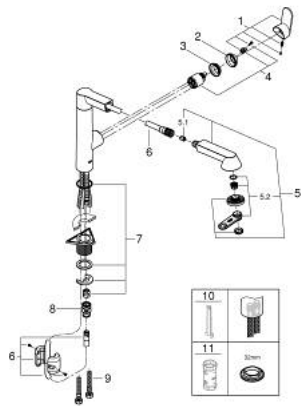

## 32 176 DC0 K7 SINGLE-LEVER SINK MIXER 1/2"

### PRODUCT DESCRIPTION

- Colour: supersteel
- single hole installation
- GROHE LongLife finish
- GROHE SilkMove 35 mm ceramic cartridge
- Pull-Out spray for greater flexibility
- Dual Spray - switch between mousseur and SpeedClean shower jet using diverter
- automatic return to mousseur
- adjustable flow rate limiter
- swivel cast spout
- swivel area 140°
- metal lever
- protected against backflow
- flexible connection hoses
- rapid installation system
- min. recommended pressure 1.0 bar

### SPARE PARTS, 3月 2016 – now

- 1: Lever (Spare part-nr. 46729DC0)
  - 2: Cap (Spare part-nr. 46116DC0)
  - 3: Screw coupling (Spare part-nr. 46460000)
  - 4: Cartridge (Spare part-nr. 46374000)
  - 5: Pull-Out spray (Spare part-nr. 64156DC0)
  - 5.1: Non-return valve (Spare part-nr. 08565000)
  - 5.2: Mousseur (Spare part-nr. 46711000)
  - 6: Hose for sink mixer with pull-out dual spray or mousseur (Spare part-nr. 48293000)
  - 7: Shank mounting kit (Spare part-nr. 46346000)
  - 8: Quick coupling (Spare part-nr. 46338000)
  - 9: Flexible connection hose, 470 (Spare part-nr. 45484000)
  - 10: Disassembling key (Spare part-nr. 19132000)\*
  - 11: Socket spanner (Spare part-nr. 19332000)\*
- \* Optional accessories