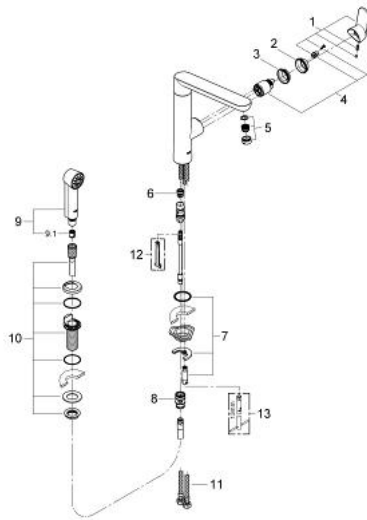

32 179 DC0 K7 SINGLE-LEVER SINK MIXER 1/2"

SPARE PARTS, August 2016 – now

- 1: Lever (Spare part-nr. 46729DC0)
- 2: Shield (Spare part-nr. 46116DC0)
- 3: Screw coupling (Spare part-nr. 46460000)
- 4: Cartridge (Spare part-nr. 46374000)
- 5: Flow straightener (Spare part-nr. 46718DC0)
- 6: Cone (Spare part-nr. 07970000)
- 7: Shank mounting kit (Spare part-nr. 46671000)
- 8: Snap coupling (Spare part-nr. 46338000)
- 9: Hand shower (Spare part-nr. 64158DC0)
- 9.1: Non-return valve (Spare part-nr. 08565000)
- 10: Spray holder (Spare part-nr. 46730DC0)
- 11: Mounting wrench (Spare part-nr. 19017000)*

* Optional accessories

32 179 DC0 K7 SINGLE-LEVER SINK MIXER 1/2"

SPARE PARTS, August 2012 – August 2016

- 1: Lever (Spare part-nr. 46729DC0)
 - 2: Shield (Spare part-nr. 46116DC0)
 - 3: Screw coupling (Spare part-nr. 46460000)
 - 4: Cartridge (Spare part-nr. 46374000)
 - 5: Flow straightener (Spare part-nr. 46718DC0)
 - 6: Cone (Spare part-nr. 07970000)
 - 7: Shank mounting kit (Spare part-nr. 46671000)
 - 9: Hand shower (Spare part-nr. 64158DC0)
 - 9.1: Non-return valve (Spare part-nr. 08565000)
 - 10: Spray holder (Spare part-nr. 46730DC0)
 - 11: Flexible connection hose, 470 (Spare part-nr. 45484000)
 - 13: Disassembling key
(for Relexa Plus, Relexa Cosmopolitan face plate) (Spare part-nr. 19132000)*
 - 14: Mounting wrench (Spare part-nr. 19017000)*
- * Optional accessories