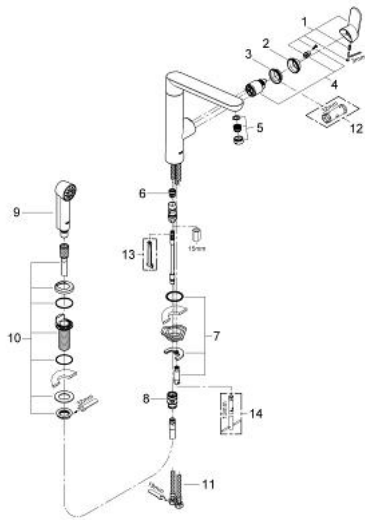

* Optional accessories

32 179 DC0 K7 SINGLE-LEVER SINK MIXER 1/2"

SPARE PARTS, August 2012 – August 2016

- 1: Lever (Spare part-nr. 46729DC0)
 - 2: Shield (Spare part-nr. 46116DC0)
 - 3: Screw coupling (Spare part-nr. 46460000)
 - 4: Cartridge (Spare part-nr. 46374000)
 - 5: Flow straightener (Spare part-nr. 46718DC0)
 - 6: Cone (Spare part-nr. 07970000)
 - 7: Shank mounting kit (Spare part-nr. 46671000)
 - 9: Hand shower (Spare part-nr. 64158DC0)
 - 9.1: Non-return valve (Spare part-nr. 08565000)
 - 10: Spray holder (Spare part-nr. 46730DC0)
 - 11: Flexible connection hose, 470 (Spare part-nr. 45484000)
 - 13: Disassembling key
(for Relexa Plus, Relexa Cosmopolitan face plate) (Spare part-nr. 19132000)*
 - 14: Mounting wrench (Spare part-nr. 19017000)*
- * Optional accessories

32 179 DC0 K7 SINGLE-LEVER SINK MIXER 1/2"

SPARE PARTS, July 2008 – August 2012

- 1: Lever (Spare part-nr. 46729DC0)
 - 2: Shield (Spare part-nr. 46116DC0)
 - 3: Ring (Spare part-nr. 04456000)
 - 4: Cartridge (Spare part-nr. 46374000)
 - 5: Flow straightener (Spare part-nr. 46718DC0)
 - 6: Cone (Spare part-nr. 07970000)
 - 7: Shank mounting kit (Spare part-nr. 46671000)
 - 9: Hand shower (Spare part-nr. 64158DC0)
 - 9.1: Non-return valve (Spare part-nr. 08565000)
 - 10: Spray holder (Spare part-nr. 46730DC0)
 - 11: Flexible connection hose, 470 (Spare part-nr. 45484000)
 - 12: Socket spanner (Spare part-nr. 19332000)*
 - 13: Disassembling key
(for Relexa Plus, Relexa Cosmopolitan face plate) (Spare part-nr. 19132000)*
 - 14: Mounting wrench (Spare part-nr. 19017000)*
- * Optional accessories