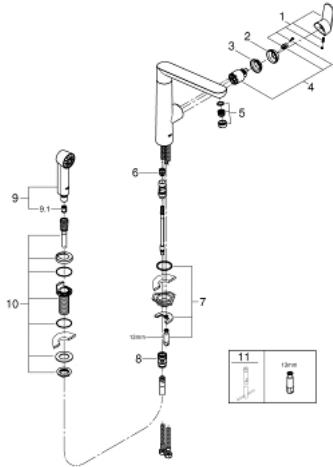

32 179 DC0 K7 SINGLE-LEVER SINK MIXER 1/2"

SPARE PARTS, August 2016 – now

- 1: Lever (Spare part-nr. 46729DC0)
- 2: Shield (Spare part-nr. 46116DC0)
- 3: Screw coupling (Spare part-nr. 46460000)
- 4: Cartridge (Spare part-nr. 46374000)
- 5: Flow straightener (Spare part-nr. 46718DC0)
- 6: Cone (Spare part-nr. 07970000)
- 7: Shank mounting kit (Spare part-nr. 46671000)
- 8: Snap coupling (Spare part-nr. 46338000)
- 9: Hand shower (Spare part-nr. 64158DC0)
- 9.1: Non-return valve (Spare part-nr. 08565000)
- 10: Spray holder (Spare part-nr. 46730DC0)
- 11: Mounting wrench (Spare part-nr. 19017000)*

32 179 DC0 K7 SINGLE-LEVER SINK MIXER 1/2"

SPARE PARTS, July 2008 – August 2012

- 1: Lever (Spare part-nr. 46729DC0)
 - 2: Shield (Spare part-nr. 46116DC0)
 - 3: Ring (Spare part-nr. 04456000)
 - 4: Cartridge (Spare part-nr. 46374000)
 - 5: Flow straightener (Spare part-nr. 46718DC0)
 - 6: Cone (Spare part-nr. 07970000)
 - 7: Shank mounting kit (Spare part-nr. 46671000)
 - 9: Hand shower (Spare part-nr. 64158DC0)
 - 9.1: Non-return valve (Spare part-nr. 08565000)
 - 10: Spray holder (Spare part-nr. 46730DC0)
 - 11: Flexible connection hose, 470 (Spare part-nr. 45484000)
 - 12: Socket spanner (Spare part-nr. 19332000)*
 - 13: Disassembling key
(for Relexa Plus, Relexa Cosmopolitan face plate) (Spare part-nr. 19132000)*
 - 14: Mounting wrench (Spare part-nr. 19017000)*
- * Optional accessories