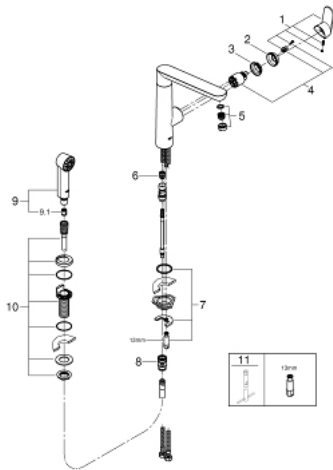

32 179 DC0 K7 SINGLE-LEVER SINK MIXER 1/2"

PRODUCT DESCRIPTION

- Colour: Supersteel
- with SpeedClean metal side spray
- two hole installation
- GROHE LongLife finish
- GROHE SilkMove 35 mm ceramic cartridge
- SpeedClean Mousseur
- adjustable flow rate limiter
- swivelling cast spout
- swivel area 140°
- metal lever
- flexible connection hoses
- rapid-installation-system
- minimum pressure 1,0 bar

32 179 DC0 K7 SINGLE-LEVER SINK MIXER 1/2"

SPARE PARTS, August 2016 – now

- 1: Lever (Spare part-nr. 46729DC0)
- 2: Shield (Spare part-nr. 46116DC0)
- 3: Screw coupling (Spare part-nr. 46460000)
- 4: Cartridge (Spare part-nr. 46374000)
- 5: Flow straightener (Spare part-nr. 46718DC0)
- 6: Cone (Spare part-nr. 07970000)
- 7: Shank mounting kit (Spare part-nr. 46671000)
- 8: Snap coupling (Spare part-nr. 46338000)
- 9: Hand shower (Spare part-nr. 64158DC0)
- 9.1: Non-return valve (Spare part-nr. 08565000)
- 10: Spray holder (Spare part-nr. 46730DC0)
- 11: Mounting wrench (Spare part-nr. 19017000)*