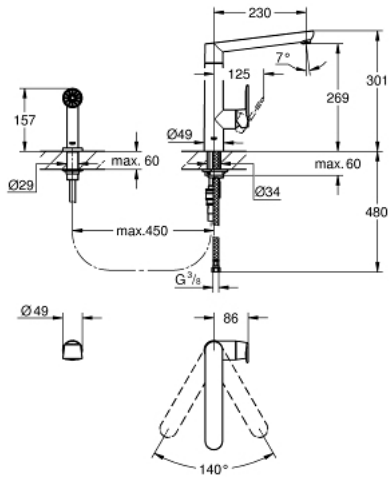

32 179 DC0 K7 SINGLE-LEVER SINK MIXER 1/2"

PRODUCT DESCRIPTION

- Colour: Supersteel
- with SpeedClean metal side spray
- two hole installation
- GROHE LongLife finish
- GROHE SilkMove 35 mm ceramic cartridge
- SpeedClean Mousseur
- adjustable flow rate limiter
- swivelling cast spout
- swivel area 140°
- metal lever
- flexible connection hoses
- rapid-installation-system
- minimum pressure 1,0 bar

32 179 DC0 K7 SINGLE-LEVER SINK MIXER 1/2"

SPARE PARTS, August 2016 – now

- 1: Lever (Spare part-nr. 46729DC0)
- 2: Shield (Spare part-nr. 46116DC0)
- 3: Screw coupling (Spare part-nr. 46460000)
- 4: Cartridge (Spare part-nr. 46374000)
- 5: Flow straightener (Spare part-nr. 46718DC0)
- 6: Cone (Spare part-nr. 07970000)
- 7: Shank mounting kit (Spare part-nr. 46671000)
- 8: Snap coupling (Spare part-nr. 46338000)
- 9: Hand shower (Spare part-nr. 64158DC0)
- 9.1: Non-return valve (Spare part-nr. 08565000)
- 10: Spray holder (Spare part-nr. 46730DC0)
- 11: Mounting wrench (Spare part-nr. 19017000)*