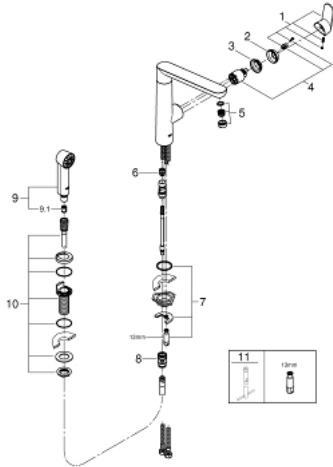

## 32 179 DC0 K7 SINGLE-LEVER SINK MIXER 1/2"

### SPARE PARTS, 8月 2016 – now

- 1: Lever (Spare part-nr. 46729DC0)
  - 2: Cap (Spare part-nr. 46116DC0)
  - 3: Screw coupling (Spare part-nr. 46460000)
  - 4: Cartridge (Spare part-nr. 46374000)
  - 5: Flow straightener (Spare part-nr. 46718DC0)
  - 6: Cone (Spare part-nr. 07970000)
  - 7: Shank mounting kit (Spare part-nr. 46671000)
  - 8: Quick coupling (Spare part-nr. 46338000)
  - 9: Pull out shower (Spare part-nr. 64158DC0)
  - 9.1: Non-return valve (Spare part-nr. 08565000)
  - 10: Spray holder (Spare part-nr. 46730DC0)
  - 11: Mounting wrench (Spare part-nr. 19017000)\*
- \* Optional accessories