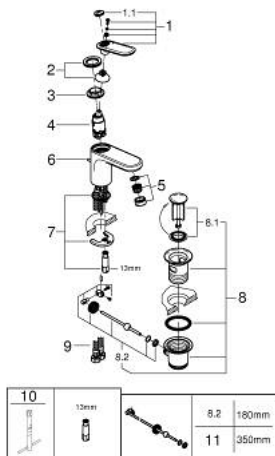

## 32 183 000 VERIS SINGLE-LEVER BASIN MIXER S-SIZE

### PRODUCT DESCRIPTION

- Colour: chrome
- single hole installation
- for small wash basin
- GROHE SilkMove 28 mm ceramic cartridge
- GROHE LongLife finish
- rapid-installation-system
- SpeedClean Mousseur
- pop-up waste set 1 1/4"
- flexible connection hoses
- minimum pressure 1,0 bar

### SPARE PARTS, August 2016 – now

- 1: Lever (Spare part-nr. 46661000)
  - 1.1: Cap (Spare part-nr. 46672000)
  - 2: Shield (Spare part-nr. 46662000)
  - 3: Ring (Spare part-nr. 64571000)
  - 4: Cartridge (Spare part-nr. 46580000)
  - 5: Flow straightener (Spare part-nr. 64447000)
  - 6: Pop-up rod (Spare part-nr. 46739000)
  - 7: Shank mounting kit (Spare part-nr. 46671000)
  - 8: Pop-up waste set 1 1/4" (Spare part-nr. 28910000)
  - 8.1: Plug (Spare part-nr. 07182000)
  - 8.2: Eccentric rod (Spare part-nr. 07052000)
  - 9: Connection hose (Spare part-nr. 46255000)
  - 10: Mounting wrench (Spare part-nr. 19017000)\*
  - 11: Eccentric rod (Spare part-nr. 07341000)\*
- \* Optional accessories