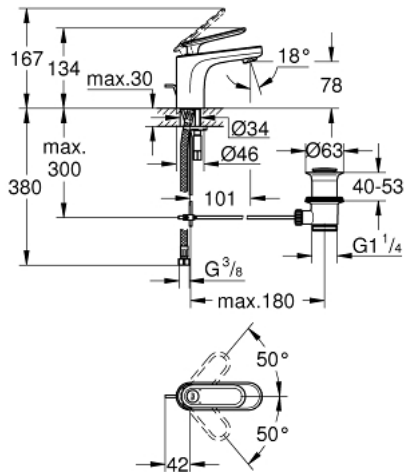

## 32 183 000 VERIS SINGLE-LEVER BASIN MIXER S-SIZE

### PRODUCT DESCRIPTION

- Colour: chrome
- single hole installation
- for small wash basin
- GROHE SilkMove 28 mm ceramic cartridge
- GROHE LongLife finish
- rapid-installation-system
- SpeedClean Mousseur
- pop-up waste set 1 1/4"
- flexible connection hoses
- minimum pressure 1,0 bar

### SPARE PARTS, August 2016 – now

- 1: Lever (Spare part-nr. 46661000)
  - 1.1: Cap (Spare part-nr. 46672000)
  - 2: Shield (Spare part-nr. 46662000)
  - 3: Ring (Spare part-nr. 64571000)
  - 4: Cartridge (Spare part-nr. 46580000)
  - 5: Flow straightener (Spare part-nr. 64447000)
  - 6: Pop-up rod (Spare part-nr. 46739000)
  - 7: Shank mounting kit (Spare part-nr. 46671000)
  - 8: Pop-up waste set 1 1/4" (Spare part-nr. 28910000)
  - 8.1: Plug (Spare part-nr. 07182000)
  - 8.2: Eccentric rod (Spare part-nr. 07052000)
  - 9: Connection hose (Spare part-nr. 46255000)
  - 10: Mounting wrench (Spare part-nr. 19017000)\*
  - 11: Eccentric rod (Spare part-nr. 07341000)\*
- \* Optional accessories