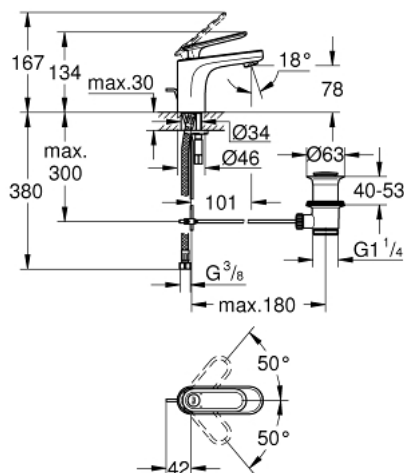

32 183 000 VERIS SINGLE-LEVER BASIN MIXER 1/2" S-SIZE

PRODUCT DESCRIPTION

- Colour: chrome
- single hole installation
- for small wash basin
- GROHE SilkMove 28 mm ceramic cartridge
- GROHE LongLife finish
- rapid installation system
- SpeedClean mousseur
- pop-up waste set 1 1/4"
- flexible connection hoses
- min. recommended pressure 1.0 bar

32 183 000 VERIS SINGLE-LEVER BASIN MIXER 1/2" S-SIZE

SPARE PARTS, 8月 2016 – now

- 1: Lever (Spare part-nr. 46661000)
 - 1.1: Cover cap (Spare part-nr. 46672000)
 - 2: Cap (Spare part-nr. 46662000)
 - 3: Ring (Spare part-nr. 64571000)
 - 4: Cartridge (Spare part-nr. 46580000)
 - 5: Flow straightener (Spare part-nr. 64447000)
 - 6: Pop-up rod (Spare part-nr. 46739000)
 - 7: Shank mounting kit (Spare part-nr. 46671000)
 - 8: Waste set 1 1/4" (Spare part-nr. 28910000)
 - 8.1: Plug (Spare part-nr. 07182000)
 - 8.2: Eccentric rod (Spare part-nr. 07052000)
 - 9: Connection hose (Spare part-nr. 46255000)
 - 10: Mounting wrench (Spare part-nr. 19017000)*
 - 11: Eccentric rod (Spare part-nr. 07341000)*
- * Optional accessories