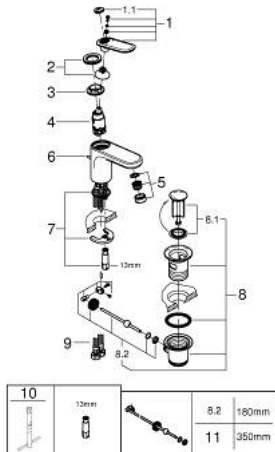

32 183 000 VERIS SINGLE-LEVER BASIN MIXER 1/2" S-SIZE

PRODUCT DESCRIPTION

- Colour: chrome
- single hole installation
- for small wash basin
- GROHE SilkMove 28 mm ceramic cartridge
- GROHE LongLife finish
- rapid installation system
- SpeedClean mousseur
- pop-up waste set 1 1/4"
- flexible connection hoses
- min. recommended pressure 1.0 bar

32 183 000 VERIS SINGLE-LEVER BASIN MIXER 1/2" S-SIZE

SPARE PARTS, 8月 2016 – now

- 1: Lever (Spare part-nr. 46661000)
 - 1.1: Cover cap (Spare part-nr. 46672000)
 - 2: Cap (Spare part-nr. 46662000)
 - 3: Ring (Spare part-nr. 64571000)
 - 4: Cartridge (Spare part-nr. 46580000)
 - 5: Flow straightener (Spare part-nr. 64447000)
 - 6: Pop-up rod (Spare part-nr. 46739000)
 - 7: Shank mounting kit (Spare part-nr. 46671000)
 - 8: Waste set 1 1/4" (Spare part-nr. 28910000)
 - 8.1: Plug (Spare part-nr. 07182000)
 - 8.2: Eccentric rod (Spare part-nr. 07052000)
 - 9: Connection hose (Spare part-nr. 46255000)
 - 10: Mounting wrench (Spare part-nr. 19017000)*
 - 11: Eccentric rod (Spare part-nr. 07341000)*
- * Optional accessories