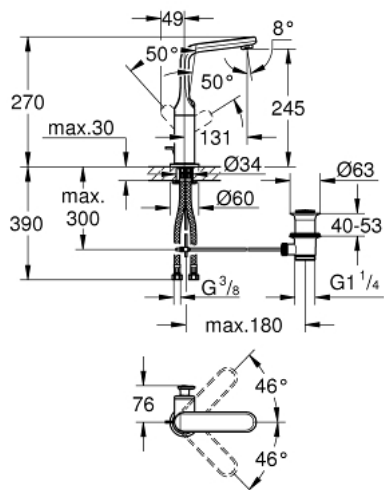

32 184 000 **VERIS SINGLE-LEVER BASIN MIXER 1/2"**  
**L-SIZE**

**PRODUCT DESCRIPTION**

- Colour: chrome
- single hole installation
- GROHE SilkMove 28 mm ceramic cartridge
- GROHE LongLife finish
- rapid-installation-system
- SpeedClean Mousseur
- swivelling spout
- stop limiter
- pop-up waste set 1 1/4"
- flexible connection hoses
- minimum pressure 1,0 bar

## 32 184 000 VERIS SINGLE-LEVER BASIN MIXER 1/2" L-SIZE

### SPARE PARTS, August 2016 – now

- 1: Lever (Spare part-nr. 46664000)
- 1.1: Cap (Spare part-nr. 46672000)
- 2: Shield (Spare part-nr. 46663000)
- 3: Fitting ring (Spare part-nr. 07419000)
- 4: Cartridge (Spare part-nr. 46580000)
- 5: Spout (Spare part-nr. 13246000)
- 5.1: Set of screws (Spare part-nr. 46670000)
- 5.2: Sealing washer (Spare part-nr. 0128500M)
- 5.3: Flow straightener (Spare part-nr. 64447000)
- 6: Pop-up rod (Spare part-nr. 46739000)
- 7: Shank mounting kit (Spare part-nr. 46671000)
- 8: Pop-up waste set 1 1/4" (Spare part-nr. 28910000)
- 8.1: Plug (Spare part-nr. 07182000)
- 8.2: Eccentric rod (Spare part-nr. 07052000)
- 9: Connection hose (Spare part-nr. 46255000)
- 10: Mounting wrench (Spare part-nr. 19017000)\*
- 11: Eccentric rod (Spare part-nr. 07341000)\*