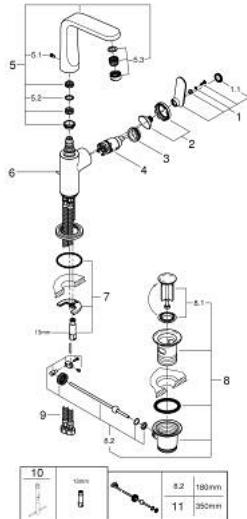

32 184 000 **VERIS SINGLE-LEVER BASIN MIXER 1/2"**  
**L-SIZE**

**PRODUCT DESCRIPTION**

- Colour: chrome
- single hole installation
- GROHE SilkMove 28 mm ceramic cartridge
- GROHE LongLife finish
- rapid-installation-system
- SpeedClean Mousseur
- swivelling spout
- stop limiter
- pop-up waste set 1 1/4"
- flexible connection hoses
- minimum pressure 1,0 bar

## 32 184 000 VERIS SINGLE-LEVER BASIN MIXER 1/2" L-SIZE

### SPARE PARTS, August 2016 – now

- 1: Lever (Spare part-nr. 46664000)
- 1.1: Cap (Spare part-nr. 46672000)
- 2: Shield (Spare part-nr. 46663000)
- 3: Fitting ring (Spare part-nr. 07419000)
- 4: Cartridge (Spare part-nr. 46580000)
- 5: Spout (Spare part-nr. 13246000)
- 5.1: Set of screws (Spare part-nr. 46670000)
- 5.2: Sealing washer (Spare part-nr. 0128500M)
- 5.3: Flow straightener (Spare part-nr. 64447000)
- 6: Pop-up rod (Spare part-nr. 46739000)
- 7: Shank mounting kit (Spare part-nr. 46671000)
- 8: Pop-up waste set 1 1/4" (Spare part-nr. 28910000)
- 8.1: Plug (Spare part-nr. 07182000)
- 8.2: Eccentric rod (Spare part-nr. 07052000)
- 9: Connection hose (Spare part-nr. 46255000)
- 10: Mounting wrench (Spare part-nr. 19017000)\*
- 11: Eccentric rod (Spare part-nr. 07341000)\*