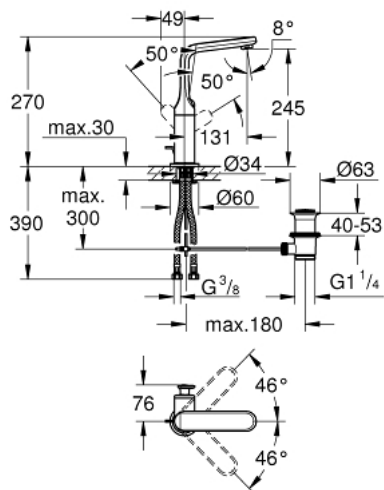

32 184 000 **VERIS SINGLE-LEVER BASIN MIXER 1/2"**
L-SIZE

PRODUCT DESCRIPTION

- Colour: chrome
- single hole installation
- GROHE SilkMove 28 mm ceramic cartridge
- GROHE LongLife finish
- rapid installation system
- SpeedClean mousseur
- swivel spout
- stop limiter
- pop-up waste set 1 1/4"
- flexible connection hoses
- min. recommended pressure 1.0 bar

32 184 000 VERIS SINGLE-LEVER BASIN MIXER 1/2" L-SIZE

SPARE PARTS, 8月 2016 – now

- 1: Lever (Spare part-nr. 46664000)
 - 1.1: Cover cap (Spare part-nr. 46672000)
 - 2: Cap (Spare part-nr. 46663000)
 - 3: Fitting ring (Spare part-nr. 07419000)
 - 4: Cartridge (Spare part-nr. 46580000)
 - 5: Spout (Spare part-nr. 13246000)
 - 5.1: Set of screws (Spare part-nr. 46670000)
 - 5.2: Sealing washer (Spare part-nr. 0128500M)
 - 5.3: Flow straightener (Spare part-nr. 64447000)
 - 6: Pop-up rod (Spare part-nr. 46739000)
 - 7: Shank mounting kit (Spare part-nr. 46671000)
 - 8: Waste set 1 1/4" (Spare part-nr. 28910000)
 - 8.1: Plug (Spare part-nr. 07182000)
 - 8.2: Eccentric rod (Spare part-nr. 07052000)
 - 9: Connection hose (Spare part-nr. 46255000)
 - 10: Mounting wrench (Spare part-nr. 19017000)*
 - 11: Eccentric rod (Spare part-nr. 07341000)*
- * Optional accessories