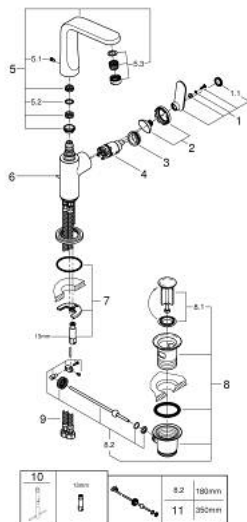

32 184 000 **VERIS SINGLE-LEVER BASIN MIXER 1/2"**
L-SIZE

PRODUCT DESCRIPTION

- Colour: chrome
- single hole installation
- GROHE SilkMove 28 mm ceramic cartridge
- GROHE LongLife finish
- rapid installation system
- SpeedClean mousseur
- swivel spout
- stop limiter
- pop-up waste set 1 1/4"
- flexible connection hoses
- min. recommended pressure 1.0 bar

32 184 000 VERIS SINGLE-LEVER BASIN MIXER 1/2" L-SIZE

SPARE PARTS, 8月 2016 – now

- 1: Lever (Spare part-nr. 46664000)
 - 1.1: Cover cap (Spare part-nr. 46672000)
 - 2: Cap (Spare part-nr. 46663000)
 - 3: Fitting ring (Spare part-nr. 07419000)
 - 4: Cartridge (Spare part-nr. 46580000)
 - 5: Spout (Spare part-nr. 13246000)
 - 5.1: Set of screws (Spare part-nr. 46670000)
 - 5.2: Sealing washer (Spare part-nr. 0128500M)
 - 5.3: Flow straightener (Spare part-nr. 64447000)
 - 6: Pop-up rod (Spare part-nr. 46739000)
 - 7: Shank mounting kit (Spare part-nr. 46671000)
 - 8: Waste set 1 1/4" (Spare part-nr. 28910000)
 - 8.1: Plug (Spare part-nr. 07182000)
 - 8.2: Eccentric rod (Spare part-nr. 07052000)
 - 9: Connection hose (Spare part-nr. 46255000)
 - 10: Mounting wrench (Spare part-nr. 19017000)*
 - 11: Eccentric rod (Spare part-nr. 07341000)*
- * Optional accessories