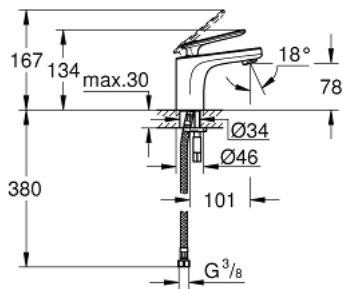

32 186 000 **VERIS SINGLE-LEVER BASIN MIXER**
S-SIZE

PRODUCT DESCRIPTION

- Colour: chrome
- single hole installation
- for small wash basin
- GROHE SilkMove 28 mm ceramic cartridge
- GROHE LongLife finish
- rapid-installation-system
- SpeedClean Mousseur
- without lift rod and without pop up waste
- flexible connection hoses

32 186 000 VERIS SINGLE-LEVER BASIN MIXER S-SIZE

SPARE PARTS, August 2016 – now

- 1: Lever (Spare part-nr. 46661000)
 - 1.1: Cap (Spare part-nr. 46672000)
 - 2: Shield (Spare part-nr. 46662000)
 - 3: Ring (Spare part-nr. 64571000)
 - 4: Cartridge (Spare part-nr. 46580000)
 - 5: Flow straightener (Spare part-nr. 64447000)
 - 6: Shank mounting kit (Spare part-nr. 46671000)
 - 7: Connection hose (Spare part-nr. 46255000)
 - 8: Mounting wrench (Spare part-nr. 19017000)*
- * Optional accessories