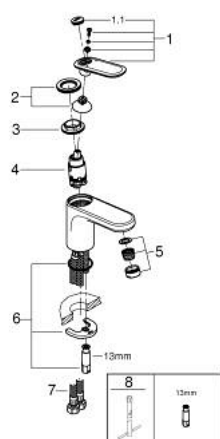

32 186 000 **VERIS SINGLE-LEVER BASIN MIXER**
S-SIZE

PRODUCT DESCRIPTION

- Colour: chrome
- single hole installation
- for small wash basin
- GROHE SilkMove 28 mm ceramic cartridge
- GROHE LongLife finish
- rapid-installation-system
- SpeedClean Mousseur
- without lift rod and without pop up waste
- flexible connection hoses

32 186 000 VERIS SINGLE-LEVER BASIN MIXER S-SIZE

SPARE PARTS, August 2016 – now

- 1: Lever (Spare part-nr. 46661000)
 - 1.1: Cap (Spare part-nr. 46672000)
 - 2: Shield (Spare part-nr. 46662000)
 - 3: Ring (Spare part-nr. 64571000)
 - 4: Cartridge (Spare part-nr. 46580000)
 - 5: Flow straightener (Spare part-nr. 64447000)
 - 6: Shank mounting kit (Spare part-nr. 46671000)
 - 7: Connection hose (Spare part-nr. 46255000)
 - 8: Mounting wrench (Spare part-nr. 19017000)*
- * Optional accessories