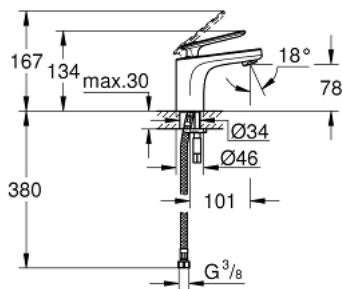

32 186 000 **VERIS SINGLE-LEVER BASIN MIXER 1/2"**
S-SIZE

PRODUCT DESCRIPTION

- Colour: chrome
- single hole installation
- for small wash basin
- GROHE SilkMove 28 mm ceramic cartridge
- GROHE LongLife finish
- rapid installation system
- SpeedClean mousseur
- without lift rod and without pop up waste
- flexible connection hoses

32 186 000 VERIS SINGLE-LEVER BASIN MIXER 1/2" S-SIZE

SPARE PARTS, 8月 2016 – now

- 1: Lever (Spare part-nr. 46661000)
 - 1.1: Cover cap (Spare part-nr. 46672000)
 - 2: Cap (Spare part-nr. 46662000)
 - 3: Ring (Spare part-nr. 64571000)
 - 4: Cartridge (Spare part-nr. 46580000)
 - 5: Flow straightener (Spare part-nr. 64447000)
 - 6: Shank mounting kit (Spare part-nr. 46671000)
 - 7: Connection hose (Spare part-nr. 46255000)
 - 8: Mounting wrench (Spare part-nr. 19017000)*
- * Optional accessories