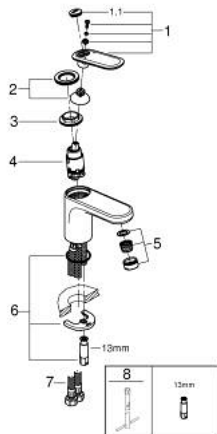

32 186 000 **VERIS SINGLE-LEVER BASIN MIXER 1/2"**
S-SIZE

PRODUCT DESCRIPTION

- Colour: chrome
- single hole installation
- for small wash basin
- GROHE SilkMove 28 mm ceramic cartridge
- GROHE LongLife finish
- rapid installation system
- SpeedClean mousseur
- without lift rod and without pop up waste
- flexible connection hoses

32 186 000 VERIS SINGLE-LEVER BASIN MIXER 1/2" S-SIZE

SPARE PARTS, 8月 2016 – now

- 1: Lever (Spare part-nr. 46661000)
 - 1.1: Cover cap (Spare part-nr. 46672000)
 - 2: Cap (Spare part-nr. 46662000)
 - 3: Ring (Spare part-nr. 64571000)
 - 4: Cartridge (Spare part-nr. 46580000)
 - 5: Flow straightener (Spare part-nr. 64447000)
 - 6: Shank mounting kit (Spare part-nr. 46671000)
 - 7: Connection hose (Spare part-nr. 46255000)
 - 8: Mounting wrench (Spare part-nr. 19017000)*
- * Optional accessories