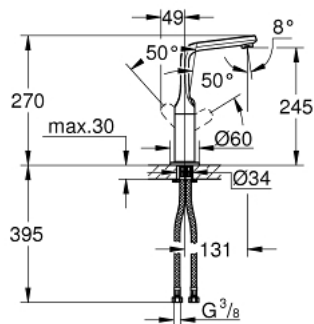

32 187 000 **VERIS SINGLE-LEVER BASIN MIXER 1/2"**
L-SIZE

PRODUCT DESCRIPTION

- Colour: chrome
- single hole installation
- GROHE SilkMove 28 mm ceramic cartridge
- GROHE LongLife finish
- rapid-installation-system
- SpeedClean Mousseur
- swivelling spout
- stop limiter
- without lift rod and without pop up waste
- flexible connection hoses

32 187 000 **VERIS SINGLE-LEVER BASIN MIXER 1/2"**
L-SIZE

SPARE PARTS, August 2016 – now

- 1: Lever (Spare part-nr. 46664000)
 - 1.1: Cap (Spare part-nr. 46672000)
 - 2: Shield (Spare part-nr. 46663000)
 - 3: Fitting ring (Spare part-nr. 07419000)
 - 4: Cartridge (Spare part-nr. 46580000)
 - 5: Spout (Spare part-nr. 13246000)
 - 5.1: Set of screws (Spare part-nr. 46670000)
 - 5.2: Sealing washer (Spare part-nr. 0128500M)
 - 5.3: Flow straightener (Spare part-nr. 64447000)
 - 6: Shank mounting kit (Spare part-nr. 46671000)
 - 7: Connection hose (Spare part-nr. 46255000)
 - 8: Mounting wrench (Spare part-nr. 19017000)*
- * Optional accessories