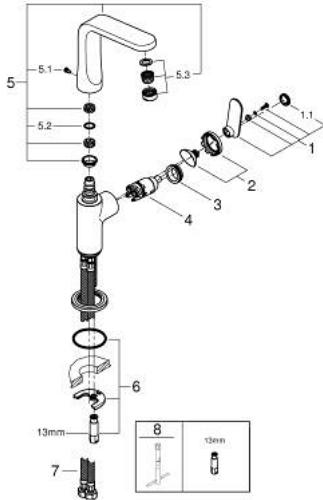

32 187 000 **VERIS SINGLE-LEVER BASIN MIXER 1/2"**
L-SIZE

PRODUCT DESCRIPTION

- Colour: chrome
- single hole installation
- GROHE SilkMove 28 mm ceramic cartridge
- GROHE LongLife finish
- rapid-installation-system
- SpeedClean Mousseur
- swivelling spout
- stop limiter
- without lift rod and without pop up waste
- flexible connection hoses

32 187 000 **VERIS SINGLE-LEVER BASIN MIXER 1/2"**
L-SIZE

SPARE PARTS, August 2016 – now

- 1: Lever (Spare part-nr. 46664000)
 - 1.1: Cap (Spare part-nr. 46672000)
 - 2: Shield (Spare part-nr. 46663000)
 - 3: Fitting ring (Spare part-nr. 07419000)
 - 4: Cartridge (Spare part-nr. 46580000)
 - 5: Spout (Spare part-nr. 13246000)
 - 5.1: Set of screws (Spare part-nr. 46670000)
 - 5.2: Sealing washer (Spare part-nr. 0128500M)
 - 5.3: Flow straightener (Spare part-nr. 64447000)
 - 6: Shank mounting kit (Spare part-nr. 46671000)
 - 7: Connection hose (Spare part-nr. 46255000)
 - 8: Mounting wrench (Spare part-nr. 19017000)*
- * Optional accessories