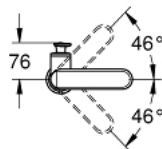

32 187 000 **VERIS SINGLE-LEVER BASIN MIXER 1/2"**
L-SIZE

PRODUCT DESCRIPTION

- Colour: chrome
- single hole installation
- GROHE SilkMove 28 mm ceramic cartridge
- GROHE LongLife finish
- rapid-installation-system
- SpeedClean Mousseur
- swivelling spout
- stop limiter
- without lift rod and without pop up waste
- flexible connection hoses

32 187 000 **VERIS SINGLE-LEVER BASIN MIXER 1/2"**
L-SIZE

SPARE PARTS, August 2016 – now

- 1: Lever (Spare part-nr. 46664000)
 - 1.1: Cap (Spare part-nr. 46672000)
 - 2: Shield (Spare part-nr. 46663000)
 - 3: Fitting ring (Spare part-nr. 07419000)
 - 4: Cartridge (Spare part-nr. 46580000)
 - 5: Spout (Spare part-nr. 13246000)
 - 5.1: Set of screws (Spare part-nr. 46670000)
 - 5.2: Sealing washer (Spare part-nr. 0128500M)
 - 5.3: Flow straightener (Spare part-nr. 64447000)
 - 6: Shank mounting kit (Spare part-nr. 46671000)
 - 7: Connection hose (Spare part-nr. 46255000)
 - 8: Mounting wrench (Spare part-nr. 19017000)*
- * Optional accessories