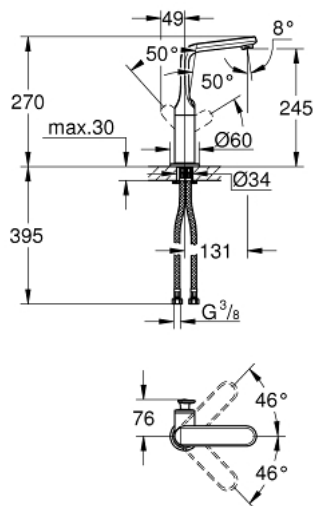

32 187 000 **VERIS SINGLE-LEVER BASIN MIXER 1/2"**
L-SIZE

PRODUCT DESCRIPTION

- Colour: chrome
- single hole installation
- GROHE SilkMove 28 mm ceramic cartridge
- GROHE LongLife finish
- rapid installation system
- SpeedClean mousseur
- swivel spout
- stop limiter
- without lift rod and without pop up waste
- flexible connection hoses

32 187 000 VERIS SINGLE-LEVER BASIN MIXER 1/2" L-SIZE

SPARE PARTS, 8月 2016 – now

- 1: Lever (Spare part-nr. 46664000)
 - 1.1: Cover cap (Spare part-nr. 46672000)
 - 2: Cap (Spare part-nr. 46663000)
 - 3: Fitting ring (Spare part-nr. 07419000)
 - 4: Cartridge (Spare part-nr. 46580000)
 - 5: Spout (Spare part-nr. 13246000)
 - 5.1: Set of screws (Spare part-nr. 46670000)
 - 5.2: Sealing washer (Spare part-nr. 0128500M)
 - 5.3: Flow straightener (Spare part-nr. 64447000)
 - 6: Shank mounting kit (Spare part-nr. 46671000)
 - 7: Connection hose (Spare part-nr. 46255000)
 - 8: Mounting wrench (Spare part-nr. 19017000)*
- * Optional accessories