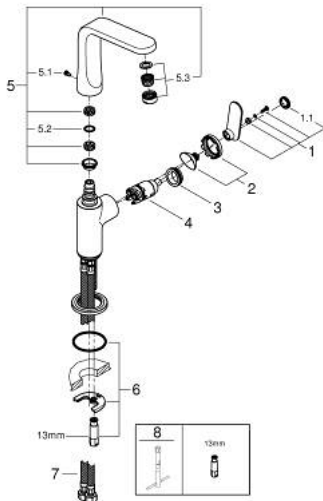

32 187 000 **VERIS SINGLE-LEVER BASIN MIXER 1/2"**
L-SIZE

PRODUCT DESCRIPTION

- Colour: chrome
- single hole installation
- GROHE SilkMove 28 mm ceramic cartridge
- GROHE LongLife finish
- rapid installation system
- SpeedClean mousseur
- swivel spout
- stop limiter
- without lift rod and without pop up waste
- flexible connection hoses

32 187 000 VERIS SINGLE-LEVER BASIN MIXER 1/2" L-SIZE

SPARE PARTS, 8月 2016 – now

- 1: Lever (Spare part-nr. 46664000)
 - 1.1: Cover cap (Spare part-nr. 46672000)
 - 2: Cap (Spare part-nr. 46663000)
 - 3: Fitting ring (Spare part-nr. 07419000)
 - 4: Cartridge (Spare part-nr. 46580000)
 - 5: Spout (Spare part-nr. 13246000)
 - 5.1: Set of screws (Spare part-nr. 46670000)
 - 5.2: Sealing washer (Spare part-nr. 0128500M)
 - 5.3: Flow straightener (Spare part-nr. 64447000)
 - 6: Shank mounting kit (Spare part-nr. 46671000)
 - 7: Connection hose (Spare part-nr. 46255000)
 - 8: Mounting wrench (Spare part-nr. 19017000)*
- * Optional accessories