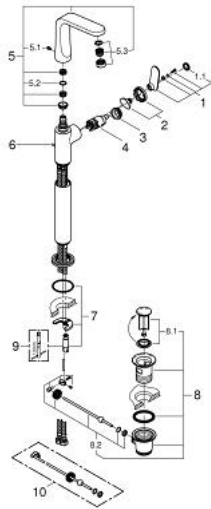

32 191 000 **VERIS SINGLE-LEVER BASIN MIXER 1/2"**
XL-SIZE

PRODUCT DESCRIPTION

- Colour: chrome
- single hole installation
- for free standing basins
- GROHE SilkMove 28 mm ceramic cartridge
- GROHE LongLife finish
- rapid-installation-system
- SpeedClean Mousseur
- swivelling spout
- pop-up waste set 1 1/4"
- flexible connection hoses
- minimum pressure 1,0 bar

32 191 000 **VERIS SINGLE-LEVER BASIN MIXER 1/2"**
XL-SIZE

SPARE PARTS, August 2014 – now

- 1: Lever (Spare part-nr. 46664000)
- 1.1: Cap (Spare part-nr. 46672000)
- 2: Shield (Spare part-nr. 46663000)
- 3: Fitting ring (Spare part-nr. 07419000)
- 4: Cartridge (Spare part-nr. 46580000)
- 5: Spout (Spare part-nr. 13246000)
- 5.1: Set of screws (Spare part-nr. 46670000)
- 5.2: Sealing washer (Spare part-nr. 0128500M)
- 5.3: Flow straightener (Spare part-nr. 64447000)
- 6: Pop-up rod (Spare part-nr. 46739000)
- 7: Shank mounting kit (Spare part-nr. 46671000)
- 8: Pop-up waste set 1 1/4" (Spare part-nr. 28910000)
- 8.1: Plug (Spare part-nr. 07182000)
- 8.2: Eccentric rod (Spare part-nr. 07052000)
- 9: Mounting wrench (Spare part-nr. 19017000)*
- 10: Eccentric rod (Spare part-nr. 07341000)*