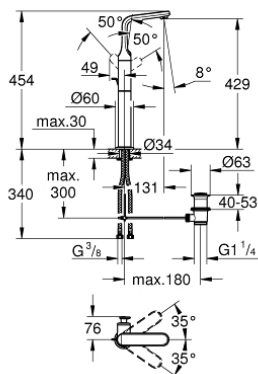

32 191 000 **VERIS SINGLE-LEVER BASIN MIXER 1/2"**
XL-SIZE

PRODUCT DESCRIPTION

- Colour: chrome
- single hole installation
- for free standing basins
- GROHE SilkMove 28 mm ceramic cartridge
- GROHE LongLife finish
- rapid-installation-system
- SpeedClean Mousseur
- swivelling spout
- pop-up waste set 1 1/4"
- flexible connection hoses
- minimum pressure 1,0 bar

32 191 000 **VERIS SINGLE-LEVER BASIN MIXER 1/2"**
XL-SIZE

SPARE PARTS, August 2014 – now

- 1: Lever (Spare part-nr. 46664000)
- 1.1: Cap (Spare part-nr. 46672000)
- 2: Shield (Spare part-nr. 46663000)
- 3: Fitting ring (Spare part-nr. 07419000)
- 4: Cartridge (Spare part-nr. 46580000)
- 5: Spout (Spare part-nr. 13246000)
- 5.1: Set of screws (Spare part-nr. 46670000)
- 5.2: Sealing washer (Spare part-nr. 0128500M)
- 5.3: Flow straightener (Spare part-nr. 64447000)
- 6: Pop-up rod (Spare part-nr. 46739000)
- 7: Shank mounting kit (Spare part-nr. 46671000)
- 8: Pop-up waste set 1 1/4" (Spare part-nr. 28910000)
- 8.1: Plug (Spare part-nr. 07182000)
- 8.2: Eccentric rod (Spare part-nr. 07052000)
- 9: Mounting wrench (Spare part-nr. 19017000)*
- 10: Eccentric rod (Spare part-nr. 07341000)*