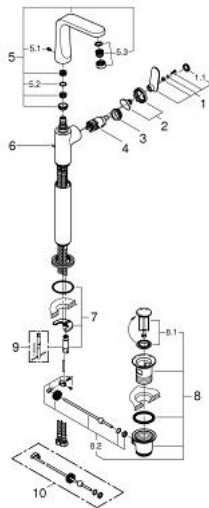

32 191 000 VERIS SINGLE-LEVER BASIN MIXER 1/2" XL-SIZE

PRODUCT DESCRIPTION

- Colour: chrome
- single hole installation
- for free-standing basins
- GROHE SilkMove 28 mm ceramic cartridge
- GROHE LongLife finish
- rapid installation system
- SpeedClean mousseur
- swivel spout
- pop-up waste set 1 1/4"
- flexible connection hoses
- min. recommended pressure 1.0 bar

32 191 000 VERIS SINGLE-LEVER BASIN MIXER 1/2" XL-SIZE

SPARE PARTS, 8月 2014 – now

- 1: Lever (Spare part-nr. 46664000)
- 1.1: Cover cap (Spare part-nr. 46672000)
- 2: Cap (Spare part-nr. 46663000)
- 3: Fitting ring (Spare part-nr. 07419000)
- 4: Cartridge (Spare part-nr. 46580000)
- 5: Spout (Spare part-nr. 13246000)
- 5.1: Set of screws (Spare part-nr. 46670000)
- 5.2: Sealing washer (Spare part-nr. 0128500M)
- 5.3: Flow straightener (Spare part-nr. 64447000)
- 6: Pop-up rod (Spare part-nr. 46739000)
- 7: Shank mounting kit (Spare part-nr. 46671000)
- 8: Waste set 1 1/4" (Spare part-nr. 28910000)
- 8.1: Plug (Spare part-nr. 07182000)
- 8.2: Eccentric rod (Spare part-nr. 07052000)
- 9: Mounting wrench (Spare part-nr. 19017000)*
- 10: Eccentric rod (Spare part-nr. 07341000)*