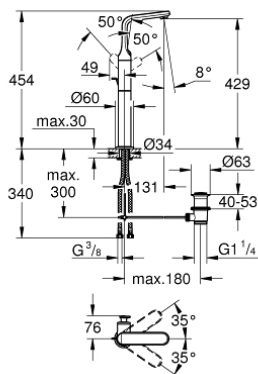

32 191 000 VERIS SINGLE-LEVER BASIN MIXER 1/2" XL-SIZE

PRODUCT DESCRIPTION

- Colour: chrome
- single hole installation
- for free-standing basins
- GROHE SilkMove 28 mm ceramic cartridge
- GROHE LongLife finish
- rapid installation system
- SpeedClean mousseur
- swivel spout
- pop-up waste set 1 1/4"
- flexible connection hoses
- min. recommended pressure 1.0 bar

32 191 000 VERIS SINGLE-LEVER BASIN MIXER 1/2" XL-SIZE

SPARE PARTS, 8月 2014 – now

- 1: Lever (Spare part-nr. 46664000)
- 1.1: Cover cap (Spare part-nr. 46672000)
- 2: Cap (Spare part-nr. 46663000)
- 3: Fitting ring (Spare part-nr. 07419000)
- 4: Cartridge (Spare part-nr. 46580000)
- 5: Spout (Spare part-nr. 13246000)
- 5.1: Set of screws (Spare part-nr. 46670000)
- 5.2: Sealing washer (Spare part-nr. 0128500M)
- 5.3: Flow straightener (Spare part-nr. 64447000)
- 6: Pop-up rod (Spare part-nr. 46739000)
- 7: Shank mounting kit (Spare part-nr. 46671000)
- 8: Waste set 1 1/4" (Spare part-nr. 28910000)
- 8.1: Plug (Spare part-nr. 07182000)
- 8.2: Eccentric rod (Spare part-nr. 07052000)
- 9: Mounting wrench (Spare part-nr. 19017000)*
- 10: Eccentric rod (Spare part-nr. 07341000)*