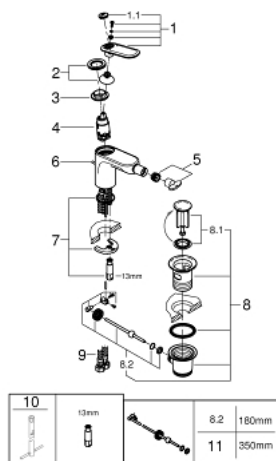

32 193 000 **VERIS SINGLE-LEVER BIDET MIXER**
M-SIZE

PRODUCT DESCRIPTION

- Colour: chrome
- single hole installation
- GROHE SilkMove 28 mm ceramic cartridge
- GROHE LongLife finish
- rapid-installation-system
- ball-joint mousseur
- pop-up waste set 1 1/4"
- flexible connection hoses
- minimum pressure 1,0 bar

32 193 000 VERIS SINGLE-LEVER BIDET MIXER M-SIZE

SPARE PARTS, August 2016 – now

- 1: Lever (Spare part-nr. 46661000)
 - 1.1: Cap (Spare part-nr. 46672000)
 - 2: Shield (Spare part-nr. 46662000)
 - 3: Ring (Spare part-nr. 64571000)
 - 4: Cartridge (Spare part-nr. 46580000)
 - 5: Mousseur (Spare part-nr. 13998000)
 - 6: Pop-up rod (Spare part-nr. 10769000)
 - 7: Shank mounting kit (Spare part-nr. 46671000)
 - 8: Pop-up waste set 1 1/4" (Spare part-nr. 28910000)
 - 8.1: Plug (Spare part-nr. 07182000)
 - 8.2: Eccentric rod (Spare part-nr. 07052000)
 - 9: Connection hose (Spare part-nr. 46255000)
 - 10: Mounting wrench (Spare part-nr. 19017000)*
 - 11: Eccentric rod (Spare part-nr. 07341000)*
- * Optional accessories