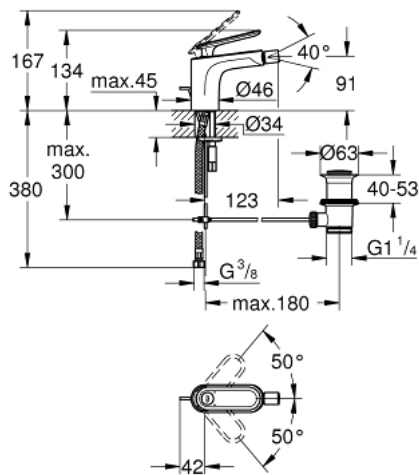

32 193 000 **VERIS SINGLE-LEVER BIDET MIXER**
M-SIZE

PRODUCT DESCRIPTION

- Colour: chrome
- single hole installation
- GROHE SilkMove 28 mm ceramic cartridge
- GROHE LongLife finish
- rapid-installation-system
- ball-joint mousseur
- pop-up waste set 1 1/4"
- flexible connection hoses
- minimum pressure 1,0 bar

32 193 000 VERIS SINGLE-LEVER BIDET MIXER M-SIZE

SPARE PARTS, August 2016 – now

- 1: Lever (Spare part-nr. 46661000)
 - 1.1: Cap (Spare part-nr. 46672000)
 - 2: Shield (Spare part-nr. 46662000)
 - 3: Ring (Spare part-nr. 64571000)
 - 4: Cartridge (Spare part-nr. 46580000)
 - 5: Mousseur (Spare part-nr. 13998000)
 - 6: Pop-up rod (Spare part-nr. 10769000)
 - 7: Shank mounting kit (Spare part-nr. 46671000)
 - 8: Pop-up waste set 1 1/4" (Spare part-nr. 28910000)
 - 8.1: Plug (Spare part-nr. 07182000)
 - 8.2: Eccentric rod (Spare part-nr. 07052000)
 - 9: Connection hose (Spare part-nr. 46255000)
 - 10: Mounting wrench (Spare part-nr. 19017000)*
 - 11: Eccentric rod (Spare part-nr. 07341000)*
- * Optional accessories