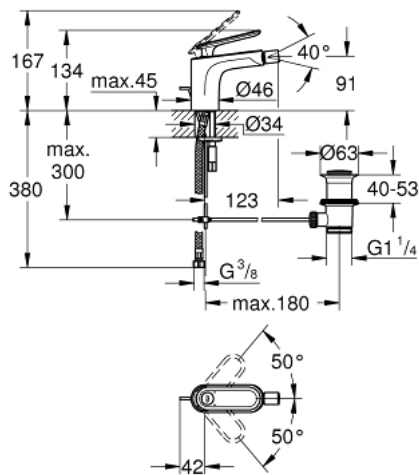

32 193 000 **VERIS SINGLE-LEVER BIDET MIXER 1/2"**  
**M-SIZE**

**PRODUCT DESCRIPTION**

- Colour: chrome
- single hole installation
- GROHE SilkMove 28 mm ceramic cartridge
- GROHE LongLife finish
- rapid installation system
- ball-joint mousseur
- pop-up waste set 1 1/4"
- flexible connection hoses
- min. recommended pressure 1.0 bar

## 32 193 000 VERIS SINGLE-LEVER BIDET MIXER 1/2" M-SIZE

### SPARE PARTS, 8月 2016 – now

- 1: Lever (Spare part-nr. 46661000)
  - 1.1: Cover cap (Spare part-nr. 46672000)
  - 2: Cap (Spare part-nr. 46662000)
  - 3: Ring (Spare part-nr. 64571000)
  - 4: Cartridge (Spare part-nr. 46580000)
  - 5: Mousseur (Spare part-nr. 13998000)
  - 6: Pop-up rod (Spare part-nr. 10769000)
  - 7: Shank mounting kit (Spare part-nr. 46671000)
  - 8: Waste set 1 1/4" (Spare part-nr. 28910000)
  - 8.1: Plug (Spare part-nr. 07182000)
  - 8.2: Eccentric rod (Spare part-nr. 07052000)
  - 9: Connection hose (Spare part-nr. 46255000)
  - 10: Mounting wrench (Spare part-nr. 19017000)\*
  - 11: Eccentric rod (Spare part-nr. 07341000)\*
- \* Optional accessories