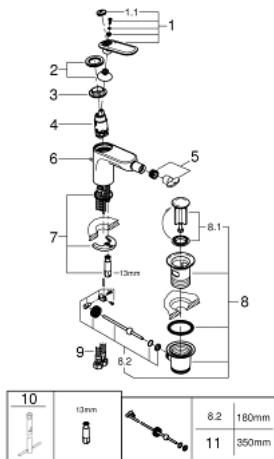

32 193 000 **VERIS SINGLE-LEVER BIDET MIXER 1/2"**  
**M-SIZE**

**PRODUCT DESCRIPTION**

- Colour: chrome
- single hole installation
- GROHE SilkMove 28 mm ceramic cartridge
- GROHE LongLife finish
- rapid installation system
- ball-joint mousseur
- pop-up waste set 1 1/4"
- flexible connection hoses
- min. recommended pressure 1.0 bar

## 32 193 000 VERIS SINGLE-LEVER BIDET MIXER 1/2" M-SIZE

### SPARE PARTS, 8月 2016 – now

- 1: Lever (Spare part-nr. 46661000)
  - 1.1: Cover cap (Spare part-nr. 46672000)
  - 2: Cap (Spare part-nr. 46662000)
  - 3: Ring (Spare part-nr. 64571000)
  - 4: Cartridge (Spare part-nr. 46580000)
  - 5: Mousseur (Spare part-nr. 13998000)
  - 6: Pop-up rod (Spare part-nr. 10769000)
  - 7: Shank mounting kit (Spare part-nr. 46671000)
  - 8: Waste set 1 1/4" (Spare part-nr. 28910000)
  - 8.1: Plug (Spare part-nr. 07182000)
  - 8.2: Eccentric rod (Spare part-nr. 07052000)
  - 9: Connection hose (Spare part-nr. 46255000)
  - 10: Mounting wrench (Spare part-nr. 19017000)\*
  - 11: Eccentric rod (Spare part-nr. 07341000)\*
- \* Optional accessories