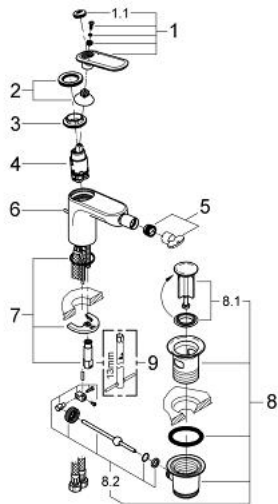

32 193 KS0 VERIS SINGLE-LEVER BIDET MIXER M-SIZE

PRODUCT DESCRIPTION

- Colour: chrome
- single hole installation
- GROHE SilkMove 28 mm ceramic cartridge
- GROHE LongLife finish
- rapid-installation-system
- ball-joint mousseur
- pop-up waste set 1 1/4"
- flexible connection hoses
- minimum pressure 1,0 bar

32 193 KS0 VERIS SINGLE-LEVER BIDET MIXER M-SIZE

SPARE PARTS, July 2011 – now

- 1: Lever (Spare part-nr. 46661KS0)
- 1.1: Cap (Spare part-nr. 46672KS0)
- 2: Shield (Spare part-nr. 46662000)
- 3: Ring (Spare part-nr. 64571000)
- 4: Cartridge (Spare part-nr. 46580000)
- 5: Mousseur (Spare part-nr. 13998000)
- 6: Pop-up rod (Spare part-nr. 10769000)
- 7: Shank mounting kit (Spare part-nr. 46671000)
- 8: Pop-up waste set 1 1/4" (Spare part-nr. 28910000)
- 8.1: Plug (Spare part-nr. 07182000)
- 8.2: Eccentric rod (Spare part-nr. 07052000)
- 9: Mounting wrench (Spare part-nr. 19017000)*