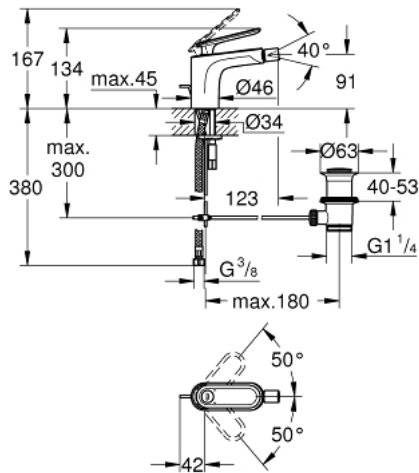

32 193 KS0 VERIS SINGLE-LEVER BIDET MIXER M-SIZE

PRODUCT DESCRIPTION

- Colour: chrome
- single hole installation
- GROHE SilkMove 28 mm ceramic cartridge
- GROHE LongLife finish
- rapid-installation-system
- ball-joint mousseur
- pop-up waste set 1 1/4"
- flexible connection hoses
- minimum pressure 1,0 bar

32 193 KS0 VERIS SINGLE-LEVER BIDET MIXER M-SIZE

SPARE PARTS, July 2011 – now

- 1: Lever (Spare part-nr. 46661KS0)
- 1.1: Cap (Spare part-nr. 46672KS0)
- 2: Shield (Spare part-nr. 46662000)
- 3: Ring (Spare part-nr. 64571000)
- 4: Cartridge (Spare part-nr. 46580000)
- 5: Mousseur (Spare part-nr. 13998000)
- 6: Pop-up rod (Spare part-nr. 10769000)
- 7: Shank mounting kit (Spare part-nr. 46671000)
- 8: Pop-up waste set 1 1/4" (Spare part-nr. 28910000)
- 8.1: Plug (Spare part-nr. 07182000)
- 8.2: Eccentric rod (Spare part-nr. 07052000)
- 9: Mounting wrench (Spare part-nr. 19017000)*