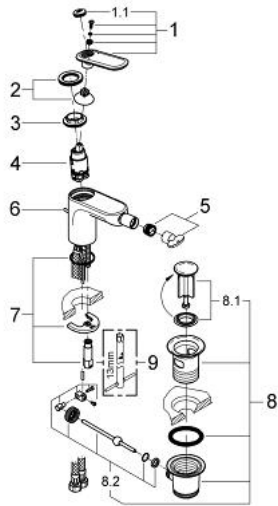

32 193 KS0 VERIS SINGLE-LEVER BIDET MIXER 1/2" M-SIZE

PRODUCT DESCRIPTION

- Colour: chrome
- single hole installation
- GROHE SilkMove 28 mm ceramic cartridge
- GROHE LongLife finish
- rapid installation system
- ball-joint mousseur
- pop-up waste set 1 1/4"
- flexible connection hoses
- min. recommended pressure 1.0 bar

32 193 KS0 VERIS SINGLE-LEVER BIDET MIXER 1/2" M-SIZE

SPARE PARTS, 7月 2011 – now

- 1: Lever (Spare part-nr. 46661KS0)
 - 1.1: Cover cap (Spare part-nr. 46672KS0)
 - 2: Cap (Spare part-nr. 46662000)
 - 3: Ring (Spare part-nr. 64571000)
 - 4: Cartridge (Spare part-nr. 46580000)
 - 5: Mousseur (Spare part-nr. 13998000)
 - 6: Pop-up rod (Spare part-nr. 10769000)
 - 7: Shank mounting kit (Spare part-nr. 46671000)
 - 8: Waste set 1 1/4" (Spare part-nr. 28910000)
 - 8.1: Plug (Spare part-nr. 07182000)
 - 8.2: Eccentric rod (Spare part-nr. 07052000)
 - 9: Mounting wrench (Spare part-nr. 19017000)*
- * Optional accessories