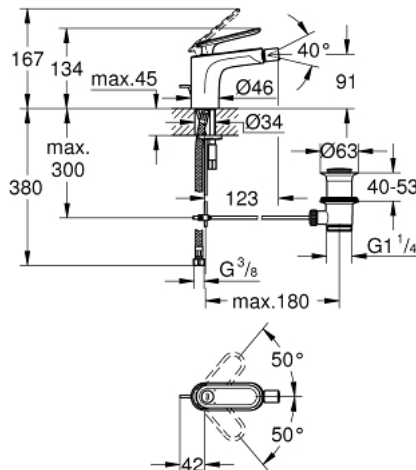

32 193 KS0 VERIS SINGLE-LEVER BIDET MIXER 1/2" M-SIZE

PRODUCT DESCRIPTION

- Colour: chrome
- single hole installation
- GROHE SilkMove 28 mm ceramic cartridge
- GROHE LongLife finish
- rapid installation system
- ball-joint mousseur
- pop-up waste set 1 1/4"
- flexible connection hoses
- min. recommended pressure 1.0 bar

32 193 KS0 VERIS SINGLE-LEVER BIDET MIXER 1/2" M-SIZE

SPARE PARTS, 7月 2011 – now

- 1: Lever (Spare part-nr. 46661KS0)
 - 1.1: Cover cap (Spare part-nr. 46672KS0)
 - 2: Cap (Spare part-nr. 46662000)
 - 3: Ring (Spare part-nr. 64571000)
 - 4: Cartridge (Spare part-nr. 46580000)
 - 5: Mousseur (Spare part-nr. 13998000)
 - 6: Pop-up rod (Spare part-nr. 10769000)
 - 7: Shank mounting kit (Spare part-nr. 46671000)
 - 8: Waste set 1 1/4" (Spare part-nr. 28910000)
 - 8.1: Plug (Spare part-nr. 07182000)
 - 8.2: Eccentric rod (Spare part-nr. 07052000)
 - 9: Mounting wrench (Spare part-nr. 19017000)*
- * Optional accessories