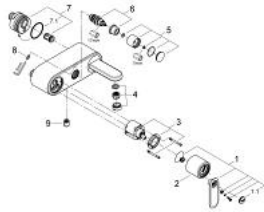

### PRODUCT DESCRIPTION

- Colour: chrome
- wall mounted
- GROHE SilkMove 46 mm ceramic cartridge
- GROHE LongLife finish
- GROHE FastFixationInstallation system
- adjustable flow rate limiter
- automatic diverter: bath/shower
- integrated non-return valve in shower outlet 1/2"
- flat wall installation with covered unions
- Protected against backflow

### SPARE PARTS, June 2010 – now

- 1: Lever (Spare part-nr. 46667000)
- 1.1: Cap (Spare part-nr. 46672000)
- 2: Shield (Spare part-nr. 46665000)
- 3: Cartridge (Spare part-nr. 46048000)
- 4: Mousseur (Spare part-nr. 13952000)
- 5: Diverter knob (Spare part-nr. 46585000)
- 6: Diverter (Spare part-nr. 08915000)
- 7: Union (Spare part-nr. 12088000)
- 7.1: Seal dia. 45x3 mm (Spare part-nr. 0044400M)
- 8: Fixing set (Spare part-nr. 46381V00)
- 9: Non-return valve (Spare part-nr. 08565000)