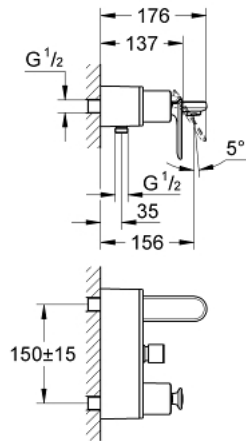

## 32 195 000 VERIS SINGLE-LEVER BATH/SHOWER MIXER

### PRODUCT DESCRIPTION

- Colour: chrome
- wall mounted
- GROHE SilkMove 46 mm ceramic cartridge
- GROHE LongLife finish
- GROHE FastFixationInstallation system
- adjustable flow rate limiter
- automatic diverter: bath/shower
- integrated non-return valve in shower outlet 1/2"
- flat wall installation with covered unions
- Protected against backflow

### SPARE PARTS, June 2010 – now

- 1: Lever (Spare part-nr. 46667000)
- 1.1: Cap (Spare part-nr. 46672000)
- 2: Shield (Spare part-nr. 46665000)
- 3: Cartridge (Spare part-nr. 46048000)
- 4: Mousseur (Spare part-nr. 13952000)
- 5: Diverter knob (Spare part-nr. 46585000)
- 6: Diverter (Spare part-nr. 08915000)
- 7: Union (Spare part-nr. 12088000)
- 7.1: Seal dia. 45x3 mm (Spare part-nr. 0044400M)
- 8: Fixing set (Spare part-nr. 46381V00)
- 9: Non-return valve (Spare part-nr. 08565000)