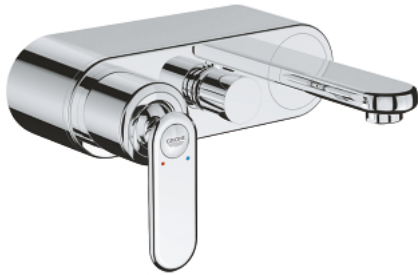

## 32 195 000 VERIS SINGLE-LEVER BATH/SHOWER MIXER

### PRODUCT DESCRIPTION

- Colour: chrome
- wall mounted
- GROHE SilkMove 46 mm ceramic cartridge
- GROHE LongLife finish
- GROHE FastFixationInstallation system
- adjustable flow rate limiter
- automatic diverter: bath/shower
- integrated non-return valve in shower outlet 1/2"
- flat wall installation with covered unions
- Protected against backflow