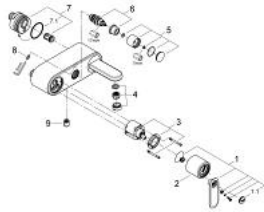

32 195 000 VERIS SINGLE-LEVER BATH MIXER 1/2"

PRODUCT DESCRIPTION

- Colour: chrome
- wall mounted
- GROHE SilkMove 46 mm ceramic cartridge
- GROHE LongLife finish
- GROHE FastFixation installation system
- adjustable flow rate limiter
- automatic diverter: bath/shower
- integrated non-return valve in the shower outlet 1/2"
- flat wall installation with covered unions
- protected against backflow

32 195 000 VERIS SINGLE-LEVER BATH MIXER 1/2"

SPARE PARTS, 6月 2010 – now

- 1: Lever (Spare part-nr. 46667000)
- 1.1: Cover cap (Spare part-nr. 46672000)
- 2: Cap (Spare part-nr. 46665000)
- 3: Cartridge (Spare part-nr. 46048000)
- 4: Mousseur (Spare part-nr. 13952000)
- 5: Diverter knob (Spare part-nr. 46585000)
- 6: Diverter (Spare part-nr. 08915000)
- 7: Bulkhead union (Spare part-nr. 12088000)
- 7.1: Seal $\varnothing 45 \times \varnothing 3$ (Spare part-nr. 0044400M)
- 8: Fixing set (Spare part-nr. 46381V00)
- 9: Non-return valve (Spare part-nr. 08565000)