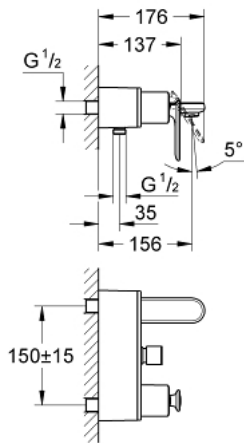

32 195 000 VERIS SINGLE-LEVER BATH MIXER 1/2"

PRODUCT DESCRIPTION

- Colour: chrome
- wall mounted
- GROHE SilkMove 46 mm ceramic cartridge
- GROHE LongLife finish
- GROHE FastFixation installation system
- adjustable flow rate limiter
- automatic diverter: bath/shower
- integrated non-return valve in the shower outlet 1/2"
- flat wall installation with covered unions
- protected against backflow

32 195 000 VERIS SINGLE-LEVER BATH MIXER 1/2"

SPARE PARTS, 6月 2010 – now

- 1: Lever (Spare part-nr. 46667000)
- 1.1: Cover cap (Spare part-nr. 46672000)
- 2: Cap (Spare part-nr. 46665000)
- 3: Cartridge (Spare part-nr. 46048000)
- 4: Mousseur (Spare part-nr. 13952000)
- 5: Diverter knob (Spare part-nr. 46585000)
- 6: Diverter (Spare part-nr. 08915000)
- 7: Bulkhead union (Spare part-nr. 12088000)
- 7.1: Seal $\varnothing 45 \times \varnothing 3$ (Spare part-nr. 0044400M)
- 8: Fixing set (Spare part-nr. 46381V00)
- 9: Non-return valve (Spare part-nr. 08565000)