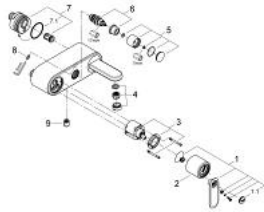

32 195 KS0 VERIS SINGLE-LEVER BATH/SHOWER MIXER

PRODUCT DESCRIPTION

- Colour: velvet black
- wall mounted
- GROHE SilkMove 46 mm ceramic cartridge
- GROHE LongLife finish
- automatic diverter: bath/shower
- adjustable flow rate limiter
- integrated non-return valve in shower outlet 1/2"
- flat wall installation with covered unions
- Protected against backflow
- GROHE FastFixationInstallation system

32 195 KS0 VERIS SINGLE-LEVER BATH/SHOWER MIXER

SPARE PARTS, June 2009 – now

- 1: Lever (Spare part-nr. 46667KS0)
- 1.1: Cap (Spare part-nr. 46672KS0)
- 2: Shield (Spare part-nr. 46665KS0)
- 3: Cartridge (Spare part-nr. 46048000)
- 4: Mousseur (Spare part-nr. 13952000)
- 5: Diverter knob (Spare part-nr. 46585KS0)
- 6: Diverter (Spare part-nr. 08915000)
- 7: Union (Spare part-nr. 12088000)
- 7.1: Seal dia. 45x3 mm (Spare part-nr. 0044400M)
- 8: Fixing set (Spare part-nr. 46381V00)
- 9: Non-return valve (Spare part-nr. 08565000)