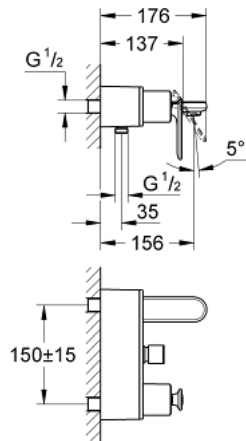

32 195 KS0 VERIS SINGLE-LEVER BATH/SHOWER MIXER

PRODUCT DESCRIPTION

- Colour: velvet black
- wall mounted
- GROHE SilkMove 46 mm ceramic cartridge
- GROHE LongLife finish
- automatic diverter: bath/shower
- adjustable flow rate limiter
- integrated non-return valve in shower outlet 1/2"
- flat wall installation with covered unions
- Protected against backflow
- GROHE FastFixationInstallation system

32 195 KS0 VERIS SINGLE-LEVER BATH/SHOWER MIXER

SPARE PARTS, June 2009 – now

- 1: Lever (Spare part-nr. 46667KS0)
- 1.1: Cap (Spare part-nr. 46672KS0)
- 2: Shield (Spare part-nr. 46665KS0)
- 3: Cartridge (Spare part-nr. 46048000)
- 4: Mousseur (Spare part-nr. 13952000)
- 5: Diverter knob (Spare part-nr. 46585KS0)
- 6: Diverter (Spare part-nr. 08915000)
- 7: Union (Spare part-nr. 12088000)
- 7.1: Seal dia. 45x3 mm (Spare part-nr. 0044400M)
- 8: Fixing set (Spare part-nr. 46381V00)
- 9: Non-return valve (Spare part-nr. 08565000)