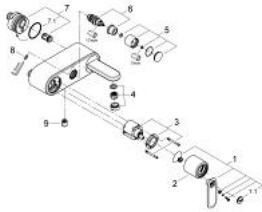

32 195 KS0 VERIS SINGLE-LEVER BATH MIXER 1/2"

PRODUCT DESCRIPTION

- Colour: velvet black
- wall mounted
- GROHE SilkMove 46 mm ceramic cartridge
- GROHE LongLife finish
- automatic diverter: bath/shower
- adjustable flow rate limiter
- integrated non-return valve in the shower outlet 1/2"
- flat wall installation with covered unions
- protected against backflow
- GROHE FastFixation installation system

32 195 KS0 VERIS SINGLE-LEVER BATH MIXER 1/2"

SPARE PARTS, 6月 2009 – now

- 1: Lever (Spare part-nr. 46667KS0)
- 1.1: Cover cap (Spare part-nr. 46672KS0)
- 2: Cap (Spare part-nr. 46665KS0)
- 3: Cartridge (Spare part-nr. 46048000)
- 4: Mousseur (Spare part-nr. 13952000)
- 5: Diverter knob (Spare part-nr. 46585KS0)
- 6: Diverter (Spare part-nr. 08915000)
- 7: Bulkhead union (Spare part-nr. 12088000)
- 7.1: Seal $\varnothing 45 \times \varnothing 3$ (Spare part-nr. 0044400M)
- 8: Fixing set (Spare part-nr. 46381V00)
- 9: Non-return valve (Spare part-nr. 08565000)