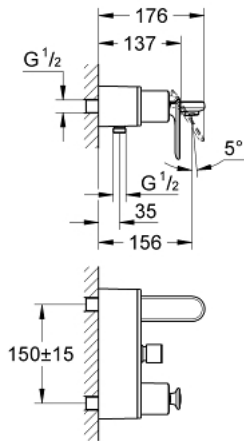

32 195 KS0 VERIS SINGLE-LEVER BATH MIXER 1/2"

PRODUCT DESCRIPTION

- Colour: velvet black
- wall mounted
- GROHE SilkMove 46 mm ceramic cartridge
- GROHE LongLife finish
- automatic diverter: bath/shower
- adjustable flow rate limiter
- integrated non-return valve in the shower outlet 1/2"
- flat wall installation with covered unions
- protected against backflow
- GROHE FastFixation installation system

32 195 KS0 VERIS SINGLE-LEVER BATH MIXER 1/2"

SPARE PARTS, 6月 2009 – now

- 1: Lever (Spare part-nr. 46667KS0)
- 1.1: Cover cap (Spare part-nr. 46672KS0)
- 2: Cap (Spare part-nr. 46665KS0)
- 3: Cartridge (Spare part-nr. 46048000)
- 4: Mousseur (Spare part-nr. 13952000)
- 5: Diverter knob (Spare part-nr. 46585KS0)
- 6: Diverter (Spare part-nr. 08915000)
- 7: Bulkhead union (Spare part-nr. 12088000)
- 7.1: Seal $\varnothing 45 \times \varnothing 3$ (Spare part-nr. 0044400M)
- 8: Fixing set (Spare part-nr. 46381V00)
- 9: Non-return valve (Spare part-nr. 08565000)