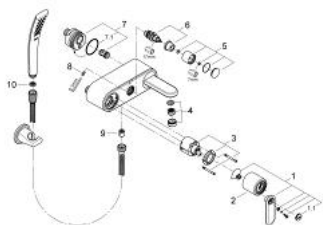

### PRODUCT DESCRIPTION

- Colour: chrome
- wall mounted
- GROHE SilkMove 46 mm ceramic cartridge
- GROHE LongLife finish
- GROHE FastFixationInstallation system
- adjustable flow rate limiter
- automatic diverter: bath/shower
- integrated non-return valve in shower outlet 1/2"
- flat wall installation with covered unions
- Protected against backflow
- with shower set:
  - hand shower 27 184 000
  - hand shower holder 27 188 000
  - shower hose 1500mm 28 143 000

### SPARE PARTS, June 2010 – now

- 1: Lever (Spare part-nr. 46667000)
- 1.1: Cap (Spare part-nr. 46672000)
- 2: Shield (Spare part-nr. 46665000)
- 3: Cartridge (Spare part-nr. 46048000)
- 4: Mousseur (Spare part-nr. 13952000)
- 5: Diverter knob (Spare part-nr. 46585000)
- 6: Diverter (Spare part-nr. 08915000)
- 7: Union (Spare part-nr. 12088000)
- 7.1: Seal dia. 45x3 mm (Spare part-nr. 0044400M)
- 8: Fixing set (Spare part-nr. 46381V00)
- 9: Non-return valve (Spare part-nr. 08565000)
- 10: Dirt strainer (Spare part-nr. 0700200M)