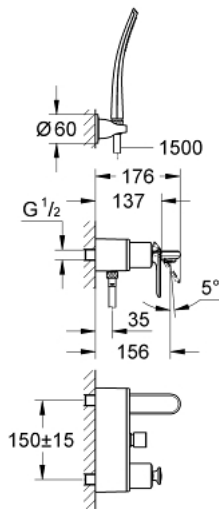

## 32 196 000 VERIS SINGLE-LEVER BATH/SHOWER MIXER

### PRODUCT DESCRIPTION

- Colour: chrome
- wall mounted
- GROHE SilkMove 46 mm ceramic cartridge
- GROHE LongLife finish
- GROHE FastFixationInstallation system
- adjustable flow rate limiter
- automatic diverter: bath/shower
- integrated non-return valve in shower outlet 1/2"
- flat wall installation with covered unions
- Protected against backflow
- with shower set:
  - hand shower 27 184 000
  - hand shower holder 27 188 000
  - shower hose 1500mm 28 143 000

### SPARE PARTS, June 2010 – now

- 1: Lever (Spare part-nr. 46667000)
- 1.1: Cap (Spare part-nr. 46672000)
- 2: Shield (Spare part-nr. 46665000)
- 3: Cartridge (Spare part-nr. 46048000)
- 4: Mousseur (Spare part-nr. 13952000)
- 5: Diverter knob (Spare part-nr. 46585000)
- 6: Diverter (Spare part-nr. 08915000)
- 7: Union (Spare part-nr. 12088000)
- 7.1: Seal dia. 45x3 mm (Spare part-nr. 0044400M)
- 8: Fixing set (Spare part-nr. 46381V00)
- 9: Non-return valve (Spare part-nr. 08565000)
- 10: Dirt strainer (Spare part-nr. 0700200M)