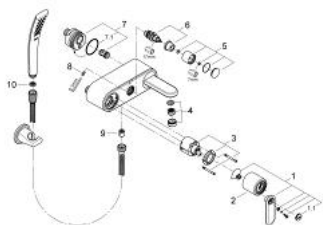

32 196 000 VERIS SINGLE-LEVER BATH MIXER 1/2"

PRODUCT DESCRIPTION

- Colour: chrome
- wall mounted
- GROHE SilkMove 46 mm ceramic cartridge
- GROHE LongLife finish
- GROHE FastFixation installation system
- adjustable flow rate limiter
- automatic diverter: bath/shower
- integrated non-return valve in the shower outlet 1/2"
- flat wall installation with covered unions
- protected against backflow
- with shower set
- Veris Stick hand shower 27 184
- GROHE Ondus hand shower holder 27 188
- shower hose 1500 mm (28 143)

32 196 000 VERIS SINGLE-LEVER BATH MIXER 1/2"

SPARE PARTS, 6月 2010 – now

- 1: Lever (Spare part-nr. 46667000)
- 1.1: Cover cap (Spare part-nr. 46672000)
- 2: Cap (Spare part-nr. 46665000)
- 3: Cartridge (Spare part-nr. 46048000)
- 4: Mousseur (Spare part-nr. 13952000)
- 5: Diverter knob (Spare part-nr. 46585000)
- 6: Diverter (Spare part-nr. 08915000)
- 7: Bulkhead union (Spare part-nr. 12088000)
- 7.1: Seal $\varnothing 45 \times \varnothing 3$ (Spare part-nr. 0044400M)
- 8: Fixing set (Spare part-nr. 46381V00)
- 9: Non-return valve (Spare part-nr. 08565000)
- 10: Dirt strainer (Spare part-nr. 0700200M)