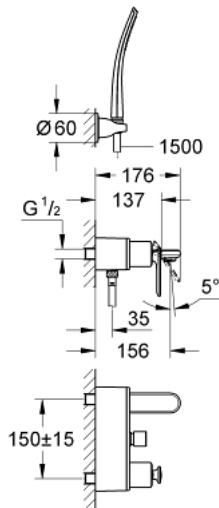

32 196 000 VERIS SINGLE-LEVER BATH MIXER 1/2"

PRODUCT DESCRIPTION

- Colour: chrome
- wall mounted
- GROHE SilkMove 46 mm ceramic cartridge
- GROHE LongLife finish
- GROHE FastFixation installation system
- adjustable flow rate limiter
- automatic diverter: bath/shower
- integrated non-return valve in the shower outlet 1/2"
- flat wall installation with covered unions
- protected against backflow
- with shower set
- Veris Stick hand shower 27 184
- GROHE Ondus hand shower holder 27 188
- shower hose 1500 mm (28 143)

32 196 000 VERIS SINGLE-LEVER BATH MIXER 1/2"

SPARE PARTS, 6月 2010 – now

- 1: Lever (Spare part-nr. 46667000)
- 1.1: Cover cap (Spare part-nr. 46672000)
- 2: Cap (Spare part-nr. 46665000)
- 3: Cartridge (Spare part-nr. 46048000)
- 4: Mousseur (Spare part-nr. 13952000)
- 5: Diverter knob (Spare part-nr. 46585000)
- 6: Diverter (Spare part-nr. 08915000)
- 7: Bulkhead union (Spare part-nr. 12088000)
- 7.1: Seal $\varnothing 45 \times \varnothing 3$ (Spare part-nr. 0044400M)
- 8: Fixing set (Spare part-nr. 46381V00)
- 9: Non-return valve (Spare part-nr. 08565000)
- 10: Dirt strainer (Spare part-nr. 0700200M)