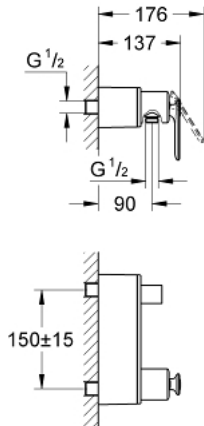

## 32 197 KS0 VERIS SINGLE-LEVER SHOWER MIXER

### PRODUCT DESCRIPTION

- Colour: velvet black
- wall mounted
- GROHE SilkMove 46 mm ceramic cartridge
- GROHE LongLife finish
- adjustable flow rate limiter
- shower front outlet 1/2" with integrated non return-valve
- flat wall installation with covered unions
- GROHE FastFixationInstallation system
- Protected against backflow

### SPARE PARTS, June 2009 – now

- 1: Lever (Spare part-nr. 46667KS0)
- 1.1: Cap (Spare part-nr. 46672KS0)
- 2: Shield (Spare part-nr. 46665KS0)
- 3: Cartridge (Spare part-nr. 46048000)
- 4: Non-return valve (Spare part-nr. 08565000)
- 5: Union (Spare part-nr. 12088000)
- 5.1: Seal dia. 45x3 mm (Spare part-nr. 0044400M)
- 6: Fixing set (Spare part-nr. 46381V00)