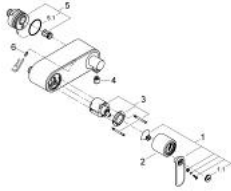

## 32 197 KS0 VERIS SINGLE-LEVER SHOWER MIXER

### PRODUCT DESCRIPTION

- Colour: velvet black
- wall mounted
- GROHE SilkMove 46 mm ceramic cartridge
- GROHE LongLife finish
- adjustable flow rate limiter
- shower front outlet 1/2" with integrated non return-valve
- flat wall installation with covered unions
- GROHE FastFixationInstallation system
- Protected against backflow

### SPARE PARTS, June 2009 – now

- 1: Lever (Spare part-nr. 46667KS0)
- 1.1: Cap (Spare part-nr. 46672KS0)
- 2: Shield (Spare part-nr. 46665KS0)
- 3: Cartridge (Spare part-nr. 46048000)
- 4: Non-return valve (Spare part-nr. 08565000)
- 5: Union (Spare part-nr. 12088000)
- 5.1: Seal dia. 45x3 mm (Spare part-nr. 0044400M)
- 6: Fixing set (Spare part-nr. 46381V00)