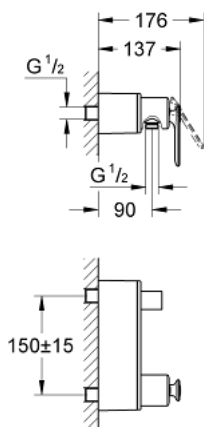

## 32 197 KS0 VERIS SINGLE-LEVER SHOWER MIXER 1/2"

### PRODUCT DESCRIPTION

- Colour: velvet black
- wall mounted
- GROHE SilkMove 46 mm ceramic cartridge
- GROHE LongLife finish
- adjustable flow rate limiter
- shower front outlet 1/2" with integrated non return-valve
- flat wall installation with covered unions
- GROHE FastFixation installation system
- protected against backflow

### SPARE PARTS, 6月 2009 – now

- 1: Lever (Spare part-nr. 46667KS0)
- 1.1: Cover cap (Spare part-nr. 46672KS0)
- 2: Cap (Spare part-nr. 46665KS0)
- 3: Cartridge (Spare part-nr. 46048000)
- 4: Non-return valve (Spare part-nr. 08565000)
- 5: Bulkhead union (Spare part-nr. 12088000)
- 5.1: Seal  $\varnothing 45 \times \varnothing 3$  (Spare part-nr. 0044400M)
- 6: Fixing set (Spare part-nr. 46381V00)