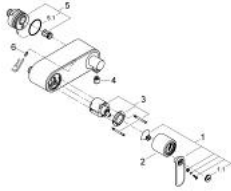

## 32 197 KS0 VERIS SINGLE-LEVER SHOWER MIXER 1/2"

### PRODUCT DESCRIPTION

- Colour: velvet black
- wall mounted
- GROHE SilkMove 46 mm ceramic cartridge
- GROHE LongLife finish
- adjustable flow rate limiter
- shower front outlet 1/2" with integrated non return-valve
- flat wall installation with covered unions
- GROHE FastFixation installation system
- protected against backflow

### SPARE PARTS, 6月 2009 – now

- 1: Lever (Spare part-nr. 46667KS0)
- 1.1: Cover cap (Spare part-nr. 46672KS0)
- 2: Cap (Spare part-nr. 46665KS0)
- 3: Cartridge (Spare part-nr. 46048000)
- 4: Non-return valve (Spare part-nr. 08565000)
- 5: Bulkhead union (Spare part-nr. 12088000)
- 5.1: Seal  $\varnothing 45 \times \varnothing 3$  (Spare part-nr. 0044400M)
- 6: Fixing set (Spare part-nr. 46381V00)