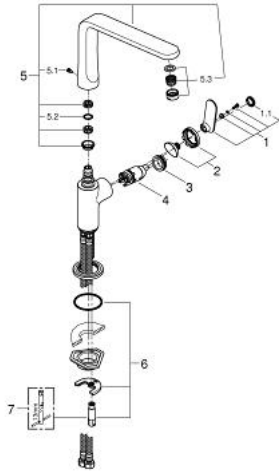

32 198 000 **VERIS SINGLE-LEVER SINK MIXER 1/2"**

PRODUCT DESCRIPTION

- Colour: chrome
- single hole installation
- GROHE SilkMove 28 mm ceramic cartridge
- swivelling cast spout
- selectable swivel area : 0° / 100° / 140° / 360°
- SpeedClean Mousseur
- flexible connection hoses
- rapid-installation-system

32 198 000 VERIS SINGLE-LEVER SINK MIXER 1/2"

SPARE PARTS, May 2014 – now

- 1: Lever (Spare part-nr. 46664000)
 - 1.1: Cap (Spare part-nr. 46672000)
 - 2: Shield (Spare part-nr. 46663000)
 - 3: Fitting ring (Spare part-nr. 07419000)
 - 4: Cartridge (Spare part-nr. 46580000)
 - 5: Spout (Spare part-nr. 13247000)
 - 5.1: Set of screws (Spare part-nr. 46670000)
 - 5.2: Sealing washer (Spare part-nr. 0128500M)
 - 5.3: Flow straightener (Spare part-nr. 64447000)
 - 6: Shank mounting kit (Spare part-nr. 46671000)
 - 7: Mounting wrench (Spare part-nr. 19017000)*
- * Optional accessories