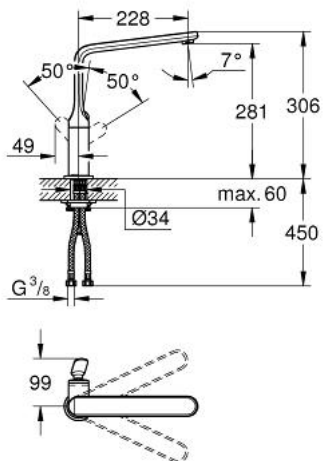

32 198 000 **VERIS SINGLE-LEVER SINK MIXER 1/2"**

PRODUCT DESCRIPTION

- Colour: chrome
- single hole installation
- GROHE SilkMove 28 mm ceramic cartridge
- swivelling cast spout
- selectable swivel area : 0° / 100° / 140° / 360°
- SpeedClean Mousseur
- flexible connection hoses
- rapid-installation-system

32 198 000 VERIS SINGLE-LEVER SINK MIXER 1/2"

SPARE PARTS, May 2014 – now

- 1: Lever (Spare part-nr. 46664000)
 - 1.1: Cap (Spare part-nr. 46672000)
 - 2: Shield (Spare part-nr. 46663000)
 - 3: Fitting ring (Spare part-nr. 07419000)
 - 4: Cartridge (Spare part-nr. 46580000)
 - 5: Spout (Spare part-nr. 13247000)
 - 5.1: Set of screws (Spare part-nr. 46670000)
 - 5.2: Sealing washer (Spare part-nr. 0128500M)
 - 5.3: Flow straightener (Spare part-nr. 64447000)
 - 6: Shank mounting kit (Spare part-nr. 46671000)
 - 7: Mounting wrench (Spare part-nr. 19017000)*
- * Optional accessories