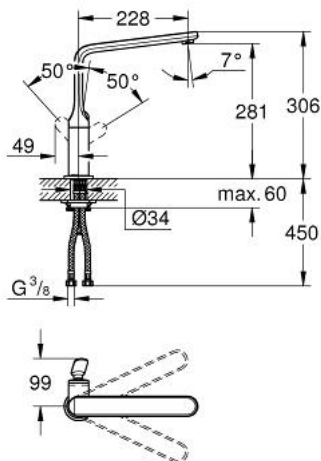

32 198 000 VERIS SINGLE-LEVER SINK MIXER 1/2"

PRODUCT DESCRIPTION

- Colour: chrome
- single hole installation
- GROHE SilkMove 28 mm ceramic cartridge
- swivel cast spout
- selectable swivel area: 0° / 100° / 140° / 360°
- SpeedClean mousseur
- flexible connection hoses
- rapid installation system

32 198 000 VERIS SINGLE-LEVER SINK MIXER 1/2"

SPARE PARTS, 5月 2014 – now

- 1: Lever (Spare part-nr. 46664000)
 - 1.1: Cover cap (Spare part-nr. 46672000)
 - 2: Cap (Spare part-nr. 46663000)
 - 3: Fitting ring (Spare part-nr. 07419000)
 - 4: Cartridge (Spare part-nr. 46580000)
 - 5: Spout (Spare part-nr. 13247000)
 - 5.1: Set of screws (Spare part-nr. 46670000)
 - 5.2: Sealing washer (Spare part-nr. 0128500M)
 - 5.3: Flow straightener (Spare part-nr. 64447000)
 - 6: Shank mounting kit (Spare part-nr. 46671000)
 - 7: Mounting wrench (Spare part-nr. 19017000)*
- * Optional accessories