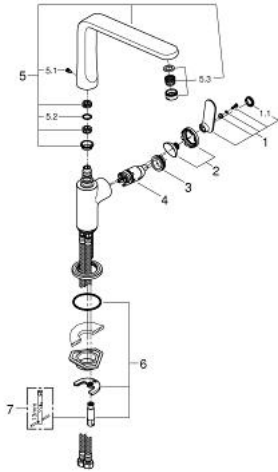

32 198 000 VERIS SINGLE-LEVER SINK MIXER 1/2"

PRODUCT DESCRIPTION

- Colour: chrome
- single hole installation
- GROHE SilkMove 28 mm ceramic cartridge
- swivel cast spout
- selectable swivel area: 0° / 100° / 140° / 360°
- SpeedClean mousseur
- flexible connection hoses
- rapid installation system

32 198 000 VERIS SINGLE-LEVER SINK MIXER 1/2"

SPARE PARTS, 5月 2014 – now

- 1: Lever (Spare part-nr. 46664000)
 - 1.1: Cover cap (Spare part-nr. 46672000)
 - 2: Cap (Spare part-nr. 46663000)
 - 3: Fitting ring (Spare part-nr. 07419000)
 - 4: Cartridge (Spare part-nr. 46580000)
 - 5: Spout (Spare part-nr. 13247000)
 - 5.1: Set of screws (Spare part-nr. 46670000)
 - 5.2: Sealing washer (Spare part-nr. 0128500M)
 - 5.3: Flow straightener (Spare part-nr. 64447000)
 - 6: Shank mounting kit (Spare part-nr. 46671000)
 - 7: Mounting wrench (Spare part-nr. 19017000)*
- * Optional accessories