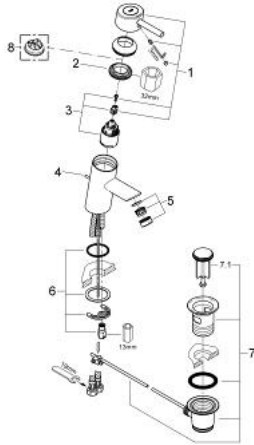

32 204 000 CONCETTO SINGLE-LEVER BASIN MIXER

PRODUCT DESCRIPTION

- Colour: chrome
- GROHE SilkMove 35 mm ceramic cartridge
- single hole installation
- GROHE LongLife finish
- adjustable flow rate limiter
- mousseur
- pop-up waste set 1 1/4"
- flexible connection hoses
- rapid-installation-system
- optional temperature limiter ref. no. 46 375
- noise classification 1 in accordance with DIN4109

32 204 000 **CONCETTO SINGLE-LEVER BASIN MIXER**

SPARE PARTS, April 2008 – now

- 1: Lever (Spare part-nr. 46594000)
 - 2: Screw coupling (Spare part-nr. 46460000)
 - 3: Cartridge (Spare part-nr. 46374000)
 - 4: Pop-up rod (Spare part-nr. 10769000)
 - 5: Mousseur (Spare part-nr. 13929000)
 - 6: Shank mounting kit (Spare part-nr. 46249000)
 - 7: Pop-up waste set (Spare part-nr. 28915000)
 - 7.1: Plug (Spare part-nr. 45210000)
 - 8: Temperature limiter (Spare part-nr. 46375000)*
- * Optional accessories