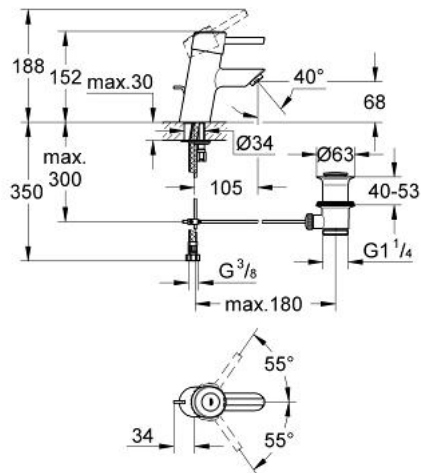

32 204 000 CONCETTO SINGLE-LEVER BASIN MIXER

PRODUCT DESCRIPTION

- Colour: chrome
- GROHE SilkMove 35 mm ceramic cartridge
- single hole installation
- GROHE LongLife finish
- adjustable flow rate limiter
- mousseur
- pop-up waste set 1 1/4"
- flexible connection hoses
- rapid-installation-system
- optional temperature limiter ref. no. 46 375
- noise classification 1 in accordance with DIN4109

32 204 000 **CONCETTO SINGLE-LEVER BASIN MIXER**

SPARE PARTS, April 2008 – now

- 1: Lever (Spare part-nr. 46594000)
 - 2: Screw coupling (Spare part-nr. 46460000)
 - 3: Cartridge (Spare part-nr. 46374000)
 - 4: Pop-up rod (Spare part-nr. 10769000)
 - 5: Mousseur (Spare part-nr. 13929000)
 - 6: Shank mounting kit (Spare part-nr. 46249000)
 - 7: Pop-up waste set (Spare part-nr. 28915000)
 - 7.1: Plug (Spare part-nr. 45210000)
 - 8: Temperature limiter (Spare part-nr. 46375000)*
- * Optional accessories