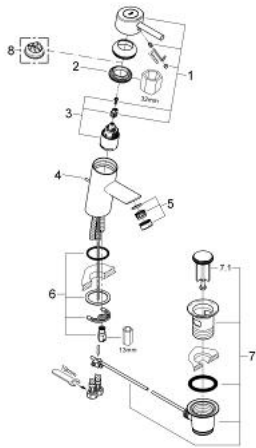

32 204 000 **CONCETTO SINGLE-LEVER BASIN MIXER 1/2"**

PRODUCT DESCRIPTION

- Colour: chrome
- GROHE SilkMove 35 mm ceramic cartridge
- single hole installation
- GROHE LongLife finish
- adjustable flow rate limiter
- mousseur
- pop-up waste set 1 1/4"
- flexible connection hoses
- rapid installation system
- optional temperature limiter ref. no. 46 375
- noise classification I in accordance with DIN 4109

32 204 000 **CONCETTO SINGLE-LEVER BASIN MIXER 1/2"**

SPARE PARTS, 4月 2008 – now

- 1: Lever (Spare part-nr. 46594000)
- 2: Screw coupling (Spare part-nr. 46460000)
- 3: Cartridge (Spare part-nr. 46374000)
- 4: Pop-up rod (Spare part-nr. 10769000)
- 5: Mousseur (Spare part-nr. 13929000)
- 6: Shank mounting kit (Spare part-nr. 46249000)
- 7: Waste fitting (Spare part-nr. 28915000)
- 7.1: Plug (Spare part-nr. 45210000)
- 8: Temperature limiter (Spare part-nr. 46375000)*