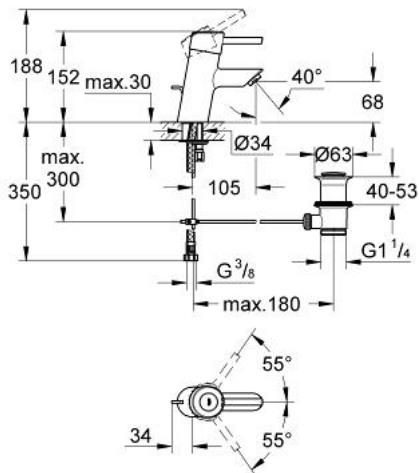

32 204 000 **CONCETTO SINGLE-LEVER BASIN MIXER 1/2"**

PRODUCT DESCRIPTION

- Colour: chrome
- GROHE SilkMove 35 mm ceramic cartridge
- single hole installation
- GROHE LongLife finish
- adjustable flow rate limiter
- mousseur
- pop-up waste set 1 1/4"
- flexible connection hoses
- rapid installation system
- optional temperature limiter ref. no. 46 375
- noise classification I in accordance with DIN 4109

32 204 000 **CONCETTO SINGLE-LEVER BASIN MIXER 1/2"**

SPARE PARTS, 4月 2008 – now

- 1: Lever (Spare part-nr. 46594000)
- 2: Screw coupling (Spare part-nr. 46460000)
- 3: Cartridge (Spare part-nr. 46374000)
- 4: Pop-up rod (Spare part-nr. 10769000)
- 5: Mousseur (Spare part-nr. 13929000)
- 6: Shank mounting kit (Spare part-nr. 46249000)
- 7: Waste fitting (Spare part-nr. 28915000)
- 7.1: Plug (Spare part-nr. 45210000)
- 8: Temperature limiter (Spare part-nr. 46375000)*