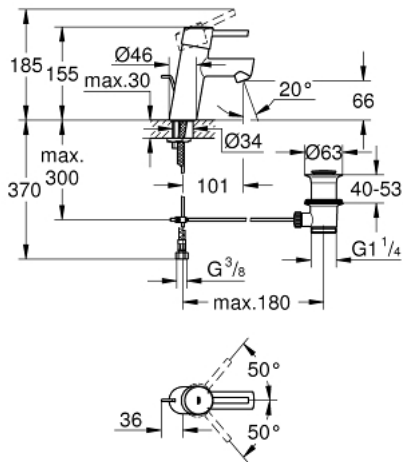

32 204 001 **CONCETTO SINGLE-LEVER BASIN MIXER** **S-SIZE**

PRODUCT DESCRIPTION

- Colour: chrome
- single hole installation
- metal lever
- GROHE SilkMove 28 mm ceramic cartridge
- with temperature limiter
- GROHE LongLife finish
- GROHE FastFixation installation system with centering support
- mousseur
- pop-up waste set 1 1/4"
- flexible connection hoses
- noise classification 1 in accordance with DIN4109

32 204 001 **CONCETTO SINGLE-LEVER BASIN MIXER** **S-SIZE**

SPARE PARTS, April 2010 – now

- 1: Lever (Spare part-nr. 46753000)
- 2: Fitting ring (Spare part-nr. 46715000)
- 3: Cartridge (Spare part-nr. 46580000)
- 4: Mousseur (Spare part-nr. 06574000)
- 5: Pop-up rod (Spare part-nr. 46739000)
- 6: Shank mounting kit (Spare part-nr. 46249000)
- 7: Pop-up waste set 1 1/4" (Spare part-nr. 28910000)
- 7.1: Plug (Spare part-nr. 07182000)
- 7.2: Eccentric rod (Spare part-nr. 07052000)
- 8: Mounting wrench (Spare part-nr. 19017000)*
- 9: Eccentric rod (Spare part-nr. 07341000)*
- 10: Base plate (Spare part-nr. 48165000)*