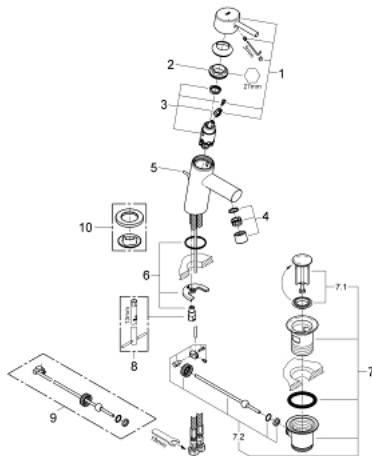

32 204 001 CONCETTO SINGLE-LEVER BASIN MIXER S-SIZE

PRODUCT DESCRIPTION

- Colour: chrome
- single hole installation
- metal lever
- GROHE SilkMove 28 mm ceramic cartridge
- with temperature limiter
- GROHE LongLife finish
- maximum flow rate (at 3 bar): 10 l/min
- GROHE FastFixation installation system with centering support
- mousseur
- pop-up waste set 1 1/4"
- flexible connection hoses
- noise classification 1 in accordance with DIN4109

32 204 001 **CONCETTO SINGLE-LEVER BASIN MIXER** **S-SIZE**

SPARE PARTS, April 2010 – now

- 1: Lever (Spare part-nr. 46753000)
- 2: Fitting ring (Spare part-nr. 46715000)
- 3: Cartridge (Spare part-nr. 46580000)
- 4: Mousseur (Spare part-nr. 06574000)
- 5: Pop-up rod (Spare part-nr. 46739000)
- 6: Shank mounting kit (Spare part-nr. 46249000)
- 7: Pop-up waste set 1 1/4" (Spare part-nr. 28910000)
- 7.1: Plug (Spare part-nr. 07182000)
- 7.2: Eccentric rod (Spare part-nr. 07052000)
- 8: Mounting wrench (Spare part-nr. 19017000)*
- 9: Eccentric rod (Spare part-nr. 07341000)*
- 10: Base plate (Spare part-nr. 48165000)*