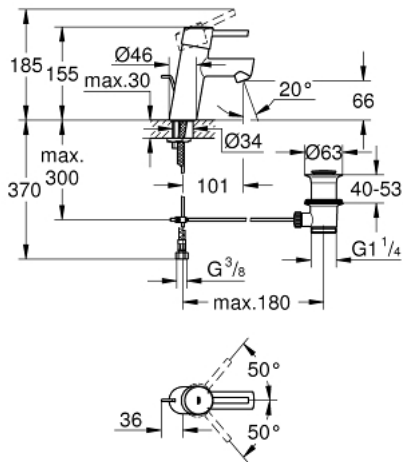

32 204 001 CONCETTO SINGLE-LEVER BASIN MIXER S-SIZE

PRODUCT DESCRIPTION

- Colour: chrome
- single hole installation
- metal lever
- GROHE SilkMove 28 mm ceramic cartridge
- with temperature limiter
- GROHE LongLife finish
- maximum flow rate (at 3 bar): 10 l/min
- GROHE FastFixation installation system with centering support
- mousseur
- pop-up waste set 1 1/4"
- flexible connection hoses
- noise classification 1 in accordance with DIN4109

32 204 001 **CONCETTO SINGLE-LEVER BASIN MIXER** **S-SIZE**

SPARE PARTS, April 2010 – now

- 1: Lever (Spare part-nr. 46753000)
- 2: Fitting ring (Spare part-nr. 46715000)
- 3: Cartridge (Spare part-nr. 46580000)
- 4: Mousseur (Spare part-nr. 06574000)
- 5: Pop-up rod (Spare part-nr. 46739000)
- 6: Shank mounting kit (Spare part-nr. 46249000)
- 7: Pop-up waste set 1 1/4" (Spare part-nr. 28910000)
- 7.1: Plug (Spare part-nr. 07182000)
- 7.2: Eccentric rod (Spare part-nr. 07052000)
- 8: Mounting wrench (Spare part-nr. 19017000)*
- 9: Eccentric rod (Spare part-nr. 07341000)*
- 10: Base plate (Spare part-nr. 48165000)*