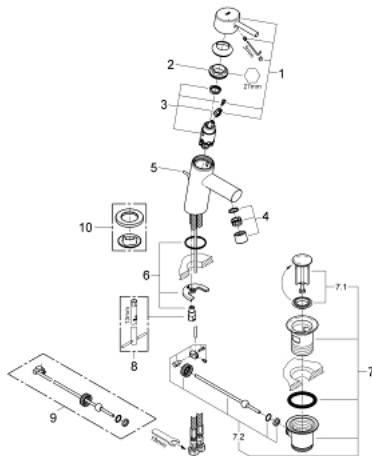

32 204 001 **CONCETTO SINGLE-LEVER BASIN MIXER** **S-SIZE**

PRODUCT DESCRIPTION

- Colour: chrome
- single hole installation
- metal lever
- GROHE SilkMove 28 mm ceramic cartridge
- with temperature limiter
- GROHE LongLife finish
- GROHE FastFixation installation system with centering support
- mousseur
- pop-up waste set 1 1/4"
- flexible connection hoses
- noise classification 1 in accordance with DIN4109

32 204 001 **CONCETTO SINGLE-LEVER BASIN MIXER** **S-SIZE**

SPARE PARTS, April 2010 – now

- 1: Lever (Spare part-nr. 46753000)
- 2: Fitting ring (Spare part-nr. 46715000)
- 3: Cartridge (Spare part-nr. 46580000)
- 4: Mousseur (Spare part-nr. 06574000)
- 5: Pop-up rod (Spare part-nr. 46739000)
- 6: Shank mounting kit (Spare part-nr. 46249000)
- 7: Pop-up waste set 1 1/4" (Spare part-nr. 28910000)
- 7.1: Plug (Spare part-nr. 07182000)
- 7.2: Eccentric rod (Spare part-nr. 07052000)
- 8: Mounting wrench (Spare part-nr. 19017000)*
- 9: Eccentric rod (Spare part-nr. 07341000)*
- 10: Base plate (Spare part-nr. 48165000)*