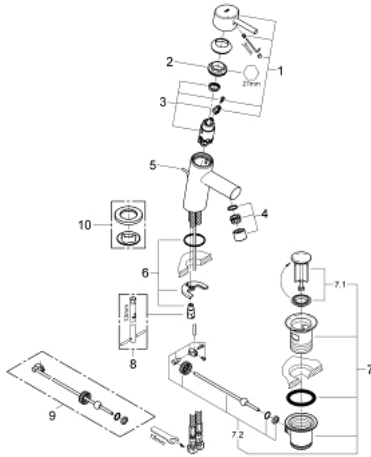

## 32 204 001 **CONCETTO SINGLE-LEVER BASIN MIXER 1/2"** **S-SIZE**

### PRODUCT DESCRIPTION

- Colour: chrome
- single hole installation
- metal lever
- GROHE SilkMove 28 mm ceramic cartridge
- with temperature limiter
- GROHE LongLife finish
- maximum flow rate (at 3 bar): 10 l/min
- GROHE FastFixation installation system with centering support
- mousseur
- pop-up waste set 1 1/4"
- flexible connection hoses
- noise classification I in accordance with DIN 4109

### **SPARE PARTS**, 4月 2010 – now

- 1: Lever (Spare part-nr. 46753000)
  - 2: Fitting ring (Spare part-nr. 46715000)
  - 3: Cartridge (Spare part-nr. 46580000)
  - 4: Mousseur (Spare part-nr. 06574000)
  - 5: Pop-up rod (Spare part-nr. 46739000)
  - 6: Shank mounting kit (Spare part-nr. 46249000)
  - 7: Waste set 1 1/4" (Spare part-nr. 28910000)
  - 7.1: Plug (Spare part-nr. 07182000)
  - 7.2: Eccentric rod (Spare part-nr. 07052000)
  - 8: Mounting wrench (Spare part-nr. 19017000)\*
  - 9: Eccentric rod (Spare part-nr. 07341000)\*
  - 10: Base plate (Spare part-nr. 48165000)\*
- \* Optional accessories