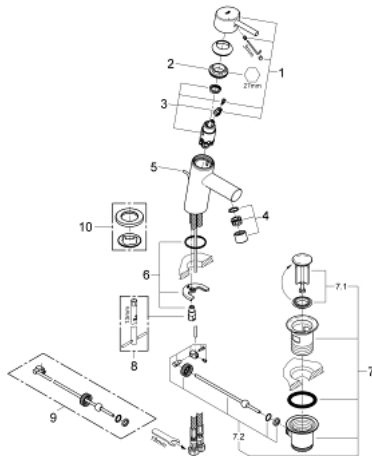

32 204 001 **CONCETTO SINGLE-LEVER BASIN MIXER 1/2"**  
**S-SIZE**

**PRODUCT DESCRIPTION**

- Colour: chrome
- single hole installation
- metal lever
- GROHE SilkMove 28 mm ceramic cartridge
- with temperature limiter
- GROHE LongLife finish
- GROHE FastFixation installation system with centering support
- mousseur
- pop-up waste set 1 1/4"
- flexible connection hoses
- noise classification I in accordance with DIN 4109

## 32 204 001 **CONCETTO SINGLE-LEVER BASIN MIXER 1/2"** **S-SIZE**

### **SPARE PARTS**, 4月 2010 – now

- 1: Lever (Spare part-nr. 46753000)
  - 2: Fitting ring (Spare part-nr. 46715000)
  - 3: Cartridge (Spare part-nr. 46580000)
  - 4: Mousseur (Spare part-nr. 06574000)
  - 5: Pop-up rod (Spare part-nr. 46739000)
  - 6: Shank mounting kit (Spare part-nr. 46249000)
  - 7: Waste set 1 1/4" (Spare part-nr. 28910000)
  - 7.1: Plug (Spare part-nr. 07182000)
  - 7.2: Eccentric rod (Spare part-nr. 07052000)
  - 8: Mounting wrench (Spare part-nr. 19017000)\*
  - 9: Eccentric rod (Spare part-nr. 07341000)\*
  - 10: Base plate (Spare part-nr. 48165000)\*
- \* Optional accessories