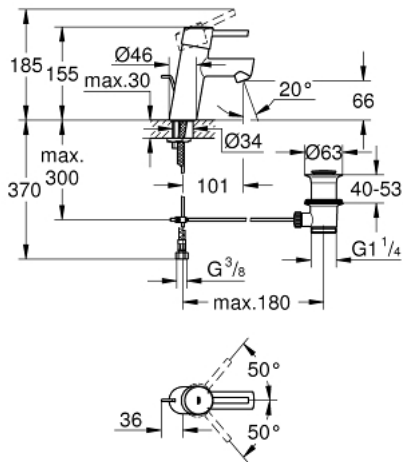

## 32 204 001 **CONCETTO SINGLE-LEVER BASIN MIXER 1/2"** **S-SIZE**

### PRODUCT DESCRIPTION

- Colour: chrome
- single hole installation
- metal lever
- GROHE SilkMove 28 mm ceramic cartridge
- with temperature limiter
- GROHE LongLife finish
- maximum flow rate (at 3 bar): 10 l/min
- GROHE FastFixation installation system with centering support
- mousseur
- pop-up waste set 1 1/4"
- flexible connection hoses
- noise classification I in accordance with DIN 4109

### **SPARE PARTS**, 4月 2010 – now

- 1: Lever (Spare part-nr. 46753000)
  - 2: Fitting ring (Spare part-nr. 46715000)
  - 3: Cartridge (Spare part-nr. 46580000)
  - 4: Mousseur (Spare part-nr. 06574000)
  - 5: Pop-up rod (Spare part-nr. 46739000)
  - 6: Shank mounting kit (Spare part-nr. 46249000)
  - 7: Waste set 1 1/4" (Spare part-nr. 28910000)
  - 7.1: Plug (Spare part-nr. 07182000)
  - 7.2: Eccentric rod (Spare part-nr. 07052000)
  - 8: Mounting wrench (Spare part-nr. 19017000)\*
  - 9: Eccentric rod (Spare part-nr. 07341000)\*
  - 10: Base plate (Spare part-nr. 48165000)\*
- \* Optional accessories