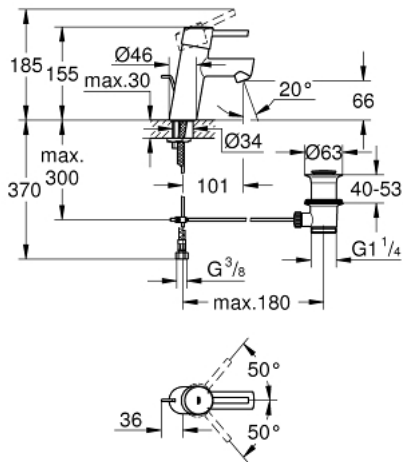

32 204 001 **CONCETTO SINGLE-LEVER BASIN MIXER 1/2"**  
**S-SIZE**

**PRODUCT DESCRIPTION**

- Colour: chrome
- single hole installation
- metal lever
- GROHE SilkMove 28 mm ceramic cartridge
- with temperature limiter
- GROHE LongLife finish
- GROHE FastFixation installation system with centering support
- mousseur
- pop-up waste set 1 1/4"
- flexible connection hoses
- noise classification I in accordance with DIN 4109

## 32 204 001 **CONCETTO SINGLE-LEVER BASIN MIXER 1/2"** **S-SIZE**

### **SPARE PARTS**, 4月 2010 – now

- 1: Lever (Spare part-nr. 46753000)
  - 2: Fitting ring (Spare part-nr. 46715000)
  - 3: Cartridge (Spare part-nr. 46580000)
  - 4: Mousseur (Spare part-nr. 06574000)
  - 5: Pop-up rod (Spare part-nr. 46739000)
  - 6: Shank mounting kit (Spare part-nr. 46249000)
  - 7: Waste set 1 1/4" (Spare part-nr. 28910000)
  - 7.1: Plug (Spare part-nr. 07182000)
  - 7.2: Eccentric rod (Spare part-nr. 07052000)
  - 8: Mounting wrench (Spare part-nr. 19017000)\*
  - 9: Eccentric rod (Spare part-nr. 07341000)\*
  - 10: Base plate (Spare part-nr. 48165000)\*
- \* Optional accessories