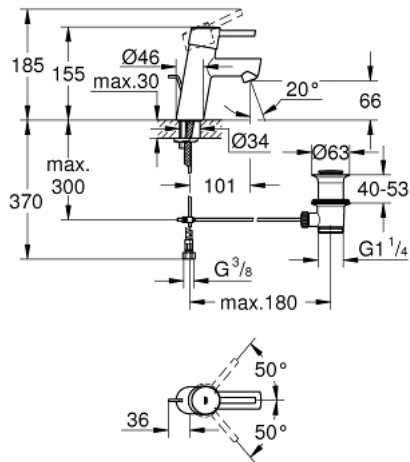

## 32 204 10E **CONCETTO SINGLE-LEVER BASIN MIXER** **S-SIZE**

### PRODUCT DESCRIPTION

- Colour: chrome
- single hole installation
- metal lever
- GROHE SilkMove 28 mm ceramic cartridge
- temperature limiter
- GROHE LongLife finish
- GROHE EcoJoy - less water, perfect flow
- maximum flow rate (at 3 bar): 5 l/min
- SpeedClean Mousseur
- GROHE FastFixation installation system with centering support
- pop-up waste set 1 1/4"
- flexible connection hoses
- noise classification 1 in accordance with DIN4109

### **SPARE PARTS**, April 2010 – now

- 1: Lever (Spare part-nr. 46753000)
- 2: Fitting ring (Spare part-nr. 46715000)
- 3: Cartridge (Spare part-nr. 46580000)
- 4: Mousseur (Spare part-nr. 13935000)
- 5: Pop-up rod (Spare part-nr. 46739000)
- 6: Shank mounting kit (Spare part-nr. 46249000)
- 7: Pop-up waste set 1 1/4" (Spare part-nr. 28910000)
- 7.1: Plug (Spare part-nr. 07182000)
- 7.2: Eccentric rod (Spare part-nr. 07052000)
- 8: Mounting wrench (Spare part-nr. 19017000)\*
- 9: Eccentric rod (Spare part-nr. 07341000)\*
- 10: Base plate (Spare part-nr. 48165000)\*