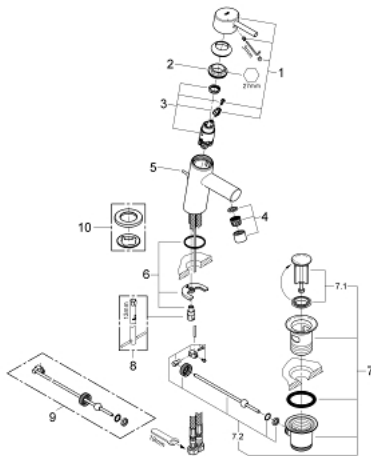

## 32 204 10E **CONCETTO SINGLE-LEVER BASIN MIXER** **S-SIZE**

### PRODUCT DESCRIPTION

- Colour: chrome
- single hole installation
- metal lever
- GROHE SilkMove 28 mm ceramic cartridge
- temperature limiter
- GROHE LongLife finish
- GROHE EcoJoy - less water, perfect flow
- maximum flow rate (at 3 bar): 5 l/min
- SpeedClean Mousseur
- GROHE FastFixation installation system with centering support
- pop-up waste set 1 1/4"
- flexible connection hoses
- noise classification 1 in accordance with DIN4109

### **SPARE PARTS**, April 2010 – now

- 1: Lever (Spare part-nr. 46753000)
- 2: Fitting ring (Spare part-nr. 46715000)
- 3: Cartridge (Spare part-nr. 46580000)
- 4: Mousseur (Spare part-nr. 13935000)
- 5: Pop-up rod (Spare part-nr. 46739000)
- 6: Shank mounting kit (Spare part-nr. 46249000)
- 7: Pop-up waste set 1 1/4" (Spare part-nr. 28910000)
- 7.1: Plug (Spare part-nr. 07182000)
- 7.2: Eccentric rod (Spare part-nr. 07052000)
- 8: Mounting wrench (Spare part-nr. 19017000)\*
- 9: Eccentric rod (Spare part-nr. 07341000)\*
- 10: Base plate (Spare part-nr. 48165000)\*