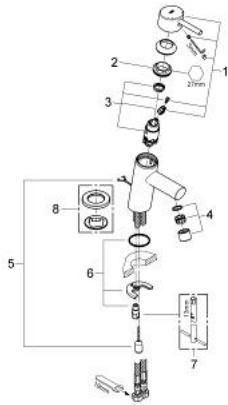

32 206 001 **CONCETTO SINGLE-LEVER BASIN MIXER**
S-SIZE

SPARE PARTS, April 2010 – now

- 1: Lever (Spare part-nr. 46753000)
 - 2: Fitting ring (Spare part-nr. 46715000)
 - 3: Cartridge (Spare part-nr. 46580000)
 - 4: Mousseur (Spare part-nr. 06574000)
 - 5: Chain support (Spare part-nr. 06815000)
 - 6: Shank mounting kit (Spare part-nr. 46249000)
 - 7: Mounting wrench (Spare part-nr. 19017000)*
 - 8: Base plate (Spare part-nr. 48165000)*
- * Optional accessories