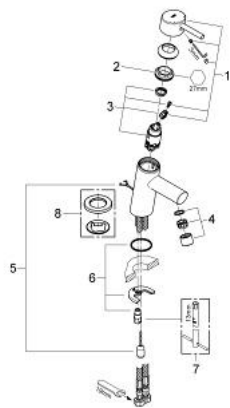

32 206 001 **CONCETTO SINGLE-LEVER BASIN MIXER 1/2"**
S-SIZE

PRODUCT DESCRIPTION

- Colour: chrome
- single hole installation
- metal lever
- GROHE SilkMove 28 mm ceramic cartridge
- GROHE LongLife finish
- mousseur
- retractable chain
- flexible connection hoses
- GROHE FastFixation installation system with centering support
- with temperature limiter
- noise classification I in accordance with DIN 4109

32 206 001 **CONCETTO SINGLE-LEVER BASIN MIXER 1/2"**
S-SIZE

SPARE PARTS, 4月 2010 – now

- 1: Lever (Spare part-nr. 46753000)
 - 2: Fitting ring (Spare part-nr. 46715000)
 - 3: Cartridge (Spare part-nr. 46580000)
 - 4: Mousseur (Spare part-nr. 06574000)
 - 5: Chain (Spare part-nr. 06815000)
 - 6: Shank mounting kit (Spare part-nr. 46249000)
 - 7: Mounting wrench (Spare part-nr. 19017000)*
 - 8: Base plate (Spare part-nr. 48165000)*
- * Optional accessories