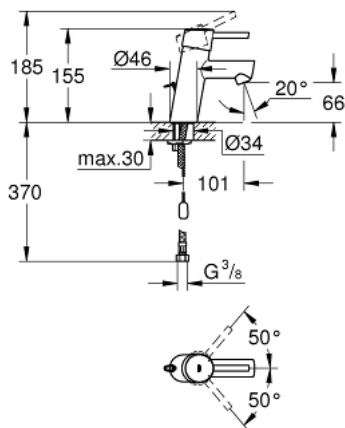

32 206 001 **CONCETTO SINGLE-LEVER BASIN MIXER 1/2"**
S-SIZE

PRODUCT DESCRIPTION

- Colour: chrome
- single hole installation
- metal lever
- GROHE SilkMove 28 mm ceramic cartridge
- GROHE LongLife finish
- mousseur
- retractable chain
- flexible connection hoses
- GROHE FastFixation installation system with centering support
- with temperature limiter
- noise classification I in accordance with DIN 4109

32 206 001 **CONCETTO SINGLE-LEVER BASIN MIXER 1/2"**
S-SIZE

SPARE PARTS, 4月 2010 – now

- 1: Lever (Spare part-nr. 46753000)
 - 2: Fitting ring (Spare part-nr. 46715000)
 - 3: Cartridge (Spare part-nr. 46580000)
 - 4: Mousseur (Spare part-nr. 06574000)
 - 5: Chain (Spare part-nr. 06815000)
 - 6: Shank mounting kit (Spare part-nr. 46249000)
 - 7: Mounting wrench (Spare part-nr. 19017000)*
 - 8: Base plate (Spare part-nr. 48165000)*
- * Optional accessories